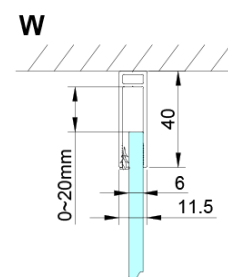

LORO Rectangular screen 1100x1200 mm

Order code: GN4611-02

Basic information

Brand: Gelco

Series: LORO

Size

Width: 1100 mm

Height: 2000 mm

Depth: 1200 mm

Properties

Profile colour: Chrome - polished aluminum

Shape: Rectangular shower enclosures

Type of opening: Single pivot door

Opening direction: Versatile

Opening width: 610 mm

Glass colour: TRANSPARENT glass

Glass finish: Coated glass

Glass thickness: 6 mm

Properties: Frameless design, Opening outside and inside

Weight / Piece: 80.0 kg

Packaging: 2 Piece

Warranty: 2 years

Spare parts

LORO Mounting Kit (Order code: NDGN01)

Technical sheet

GN4690/GN4610/GN4611/GN4612 + GN3580/GN3590/GN3510/GN3512

Model	A	B	C	D
GN4690	885-915	610	168	
GN4610	985-1015	610	268	
GN4611	1085-1115	610	368	
GN4612	1185-1215	610	468	
GN3580				785-805
GN3590				885-905
GN3510				985-1005
GN3512				1185-1205