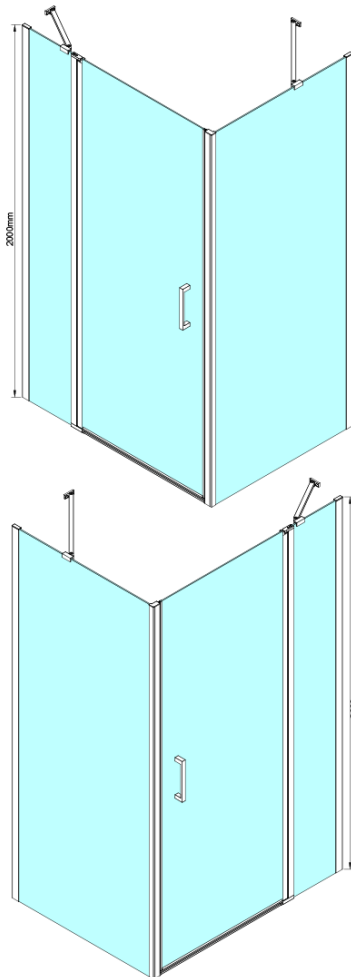

LORO Rectangular screen 1100x1000 mm

Order code: GN4611-01

Basic information

Brand: Gelco

Series: LORO

Size

Width: 1100 mm

Height: 2000 mm

Depth: 1000 mm

Properties

Profile colour: Chrome - polished aluminum

Shape: Rectangular shower enclosures

Type of opening: Single pivot door

Opening direction: Versatile

Opening width: 610 mm

Glass colour: TRANSPARENT glass

Glass finish: Coated glass

Glass thickness: 6 mm

Properties: Frameless design, Opening outside and inside

Weight / Piece: 76.0 kg

Packaging: 2 Piece

Warranty: 2 years

Technical sheet

GN4690/GN4610/GN4611/GN4612 + GN3580/GN3590/GN3510/GN3512

Model	A	B	C	D
GN4690	885-915	610	168	
GN4610	985-1015	610	268	
GN4611	1085-1115	610	368	
GN4612	1185-1215	610	468	
GN3580				785-805
GN3590				885-905
GN3510				985-1005
GN3512				1185-1205