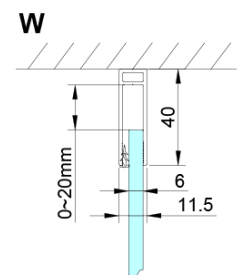

LORO Rectangular screen 1100x1000 mm

Order code: GN4611-01

Basic information

Brand: Gelco

Series: LORO

Size

Width: 1100 mm

Height: 2000 mm

Depth: 1000 mm

Properties

Profile colour: Chrome - polished aluminum

Shape: Rectangular shower enclosures

Type of opening: Single pivot door

Opening direction: Versatile

Opening width: 610 mm

Glass colour: TRANSPARENT glass

Glass finish: Coated glass

Glass thickness: 6 mm

Properties: Frameless design, Opening outside and inside

Weight / Piece: 76.0 kg

Packaging: 2 Piece

Warranty: 2 years

Technical sheet

GN4690/GN4610/GN4611/GN4612 + GN3580/GN3590/GN3510/GN3512

Model	A	B	C	D
GN4690	885-915	610	168	
GN4610	985-1015	610	268	
GN4611	1085-1115	610	368	
GN4612	1185-1215	610	468	
GN3580				785-805
GN3590				885-905
GN3510				985-1005
GN3512				1185-1205