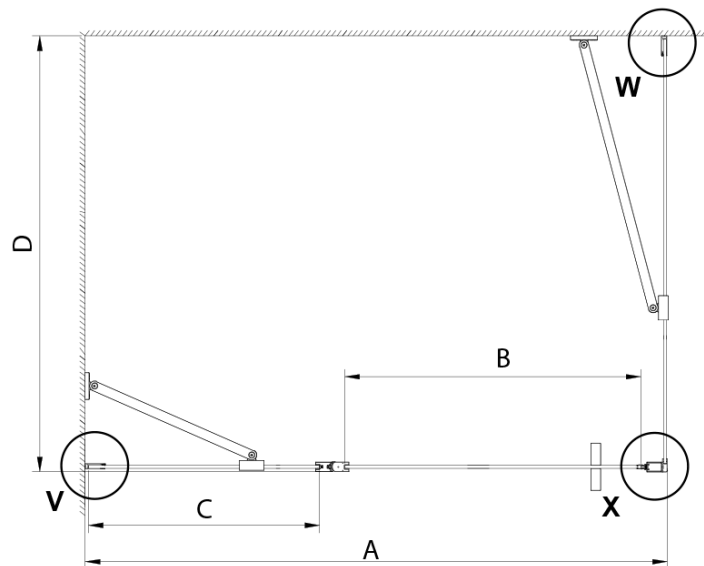

Depth: 1000 mm

Properties

Profile colour: Chrome - polished aluminum

Shape: Rectangular shower enclosures

Type of opening: Single pivot door

Opening direction: Versatile

Opening width: 610 mm

Glass colour: TRANSPARENT glass

Glass finish: Coated glass

Glass thickness: 6 mm

Properties: Frameless design, Opening outside and inside

Weight / Piece: 76.0 kg

Packaging: 2 Piece

Warranty: 2 years

Technical sheet

GN4690/GN4610/GN4611/GN4612 + GN3580/GN3590/GN3510/GN3512

Model	A	B	C	D
GN4690	885-915	610	168	
GN4610	985-1015	610	268	
GN4611	1085-1115	610	368	
GN4612	1185-1215	610	468	
GN3580				785-805
GN3590				885-905
GN3510				985-1005
GN3512				1185-1205