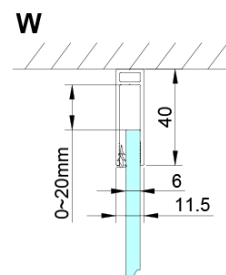

LORO Rectangular screen 1000x800 mm

Order code: GN4610-03

Basic information

Brand: Gelco

Series: LORO

Size

Width: 1000 mm

Height: 2000 mm

Depth: 800 mm

Properties

Profile colour: Chrome - polished aluminum

Shape: Rectangular shower enclosures

Type of opening: Single pivot door

Opening direction: Versatile

Opening width: 610 mm

Glass colour: TRANSPARENT glass

Glass finish: Coated glass

Glass thickness: 6 mm

Properties: Frameless design, Opening outside and inside

Weight / Piece: 72.0 kg

Packaging: 2 Piece

Warranty: 2 years

Spare parts

LORO Mounting Kit (Order code: NDGN01)

Technical sheet

GN4690/GN4610/GN4611/GN4612 + GN3580/GN3590/GN3510/GN3512

Model	A	B	C	D
GN4690	885-915	610	168	
GN4610	985-1015	610	268	
GN4611	1085-1115	610	368	
GN4612	1185-1215	610	468	
GN3580				785-805
GN3590				885-905
GN3510				985-1005
GN3512				1185-1205