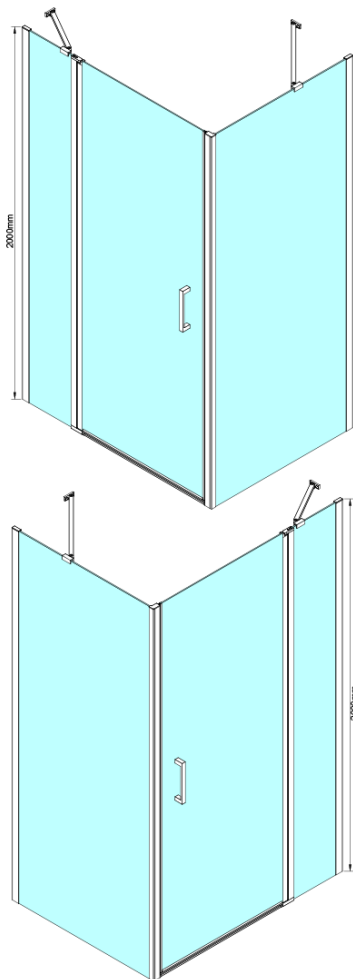

LORO Rectangular screen 1000x800 mm

Order code: GN4610-03

Basic information

Brand: Gelco

Series: LORO

Size

Width: 1000 mm

Height: 2000 mm

Depth: 800 mm

Properties

Profile colour: Chrome - polished aluminum

Shape: Rectangular shower enclosures

Type of opening: Single pivot door

Opening direction: Versatile

Opening width: 610 mm

Glass colour: TRANSPARENT glass

Glass finish: Coated glass

Glass thickness: 6 mm

Properties: Frameless design, Opening outside and inside

Weight / Piece: 72.0 kg

Packaging: 2 Piece

Warranty: 2 years

Spare parts

LORO Mounting Kit (Order code: NDGN01)

Technical sheet

GN4690/GN4610/GN4611/GN4612 + GN3580/GN3590/GN3510/GN3512

Model	A	B	C	D
GN4690	885-915	610	168	
GN4610	985-1015	610	268	
GN4611	1085-1115	610	368	
GN4612	1185-1215	610	468	
GN3580				785-805
GN3590				885-905
GN3510				985-1005
GN3512				1185-1205