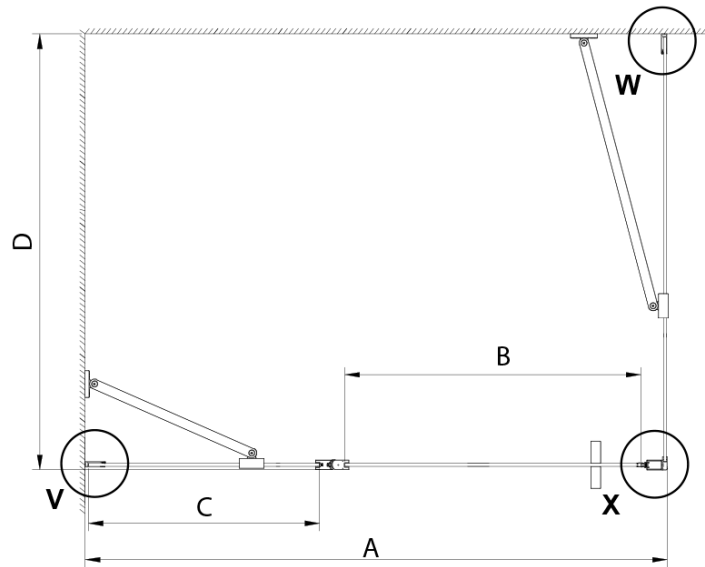

Depth: 1200 mm

Properties

Profile colour: Chrome - polished aluminum

Shape: Rectangular shower enclosures

Type of opening: Single pivot door

Opening direction: Versatile

Opening width: 610 mm

Glass colour: TRANSPARENT glass

Glass finish: Coated glass

Glass thickness: 6 mm

Properties: Frameless design, Opening outside and inside

Weight / Piece: 78.0 kg

Packaging: 2 Piece

Warranty: 2 years

Technical sheet

GN4690/GN4610/GN4611/GN4612 + GN3580/GN3590/GN3510/GN3512

Model	A	B	C	D
GN4690	885-915	610	168	
GN4610	985-1015	610	268	
GN4611	1085-1115	610	368	
GN4612	1185-1215	610	468	
GN3580				785-805
GN3590				885-905
GN3510				985-1005
GN3512				1185-1205