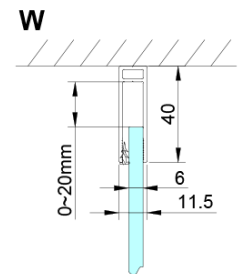

LORO Rectangular screen 1000x1200 mm

Order code: GN4610-02

Basic information

Brand: Gelco

Series: LORO

Size

Width: 1000 mm

Height: 2000 mm

Depth: 1200 mm

Properties

Profile colour: Chrome - polished aluminum

Shape: Rectangular shower enclosures

Type of opening: Single pivot door

Opening direction: Versatile

Opening width: 610 mm

Glass colour: TRANSPARENT glass

Glass finish: Coated glass

Glass thickness: 6 mm

Properties: Frameless design, Opening outside and inside

Weight / Piece: 78.0 kg

Packaging: 2 Piece

Warranty: 2 years

Technical sheet

GN4690/GN4610/GN4611/GN4612 + GN3580/GN3590/GN3510/GN3512

Model	A	B	C	D
GN4690	885-915	610	168	
GN4610	985-1015	610	268	
GN4611	1085-1115	610	368	
GN4612	1185-1215	610	468	
GN3580				785-805
GN3590				885-905
GN3510				985-1005
GN3512				1185-1205