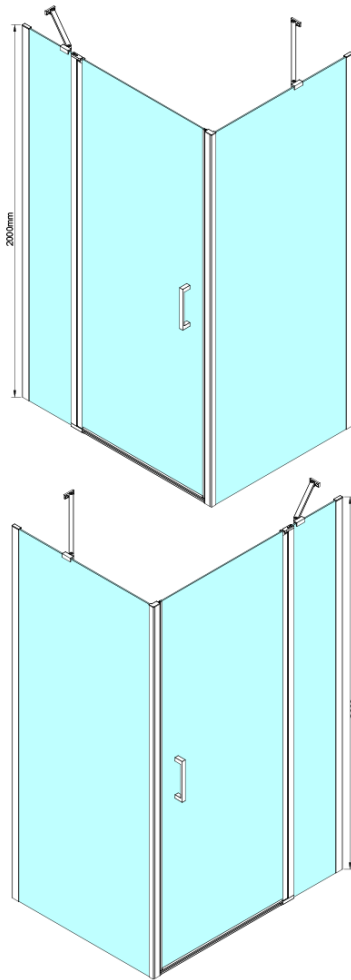

LORO Rectangular screen 1000x1200 mm

Order code: GN4610-02

Basic information

Brand: Gelco

Series: LORO

Size

Width: 1000 mm

Height: 2000 mm

Depth: 1200 mm

Properties

Profile colour: Chrome - polished aluminum

Shape: Rectangular shower enclosures

Type of opening: Single pivot door

Opening direction: Versatile

Opening width: 610 mm

Glass colour: TRANSPARENT glass

Glass finish: Coated glass

Glass thickness: 6 mm

Properties: Frameless design, Opening outside and inside

Weight / Piece: 78.0 kg

Packaging: 2 Piece

Warranty: 2 years

Technical sheet

GN4690/GN4610/GN4611/GN4612 + GN3580/GN3590/GN3510/GN3512

Model	A	B	C	D
GN4690	885-915	610	168	
GN4610	985-1015	610	268	
GN4611	1085-1115	610	368	
GN4612	1185-1215	610	468	
GN3580				785-805
GN3590				885-905
GN3510				985-1005
GN3512				1185-1205