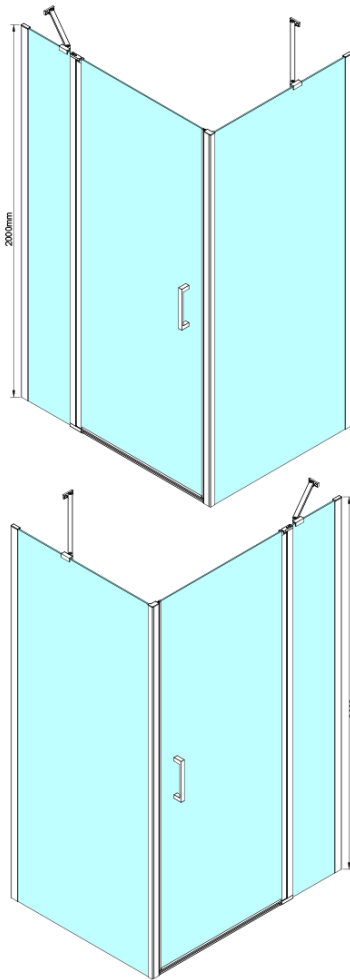

LORO Rectangular screen 1000x1200 mm

Order code: GN4610-02

Basic information

Brand: Gelco

Series: LORO

Size

Width: 1000 mm

Height: 2000 mm

Depth: 1200 mm

Properties

Profile colour: Chrome - polished aluminum

Shape: Rectangular shower enclosures

Type of opening: Single pivot door

Opening direction: Versatile

Opening width: 610 mm

Glass colour: TRANSPARENT glass

Glass finish: Coated glass

Glass thickness: 6 mm

Properties: Frameless design, Opening outside and inside

Weight / Piece: 78.0 kg

Packaging: 2 Piece

Warranty: 2 years

Technical sheet

GN4690/GN4610/GN4611/GN4612 + GN3580/GN3590/GN3510/GN3512

Model	A	B	C	D
GN4690	885-915	610	168	
GN4610	985-1015	610	268	
GN4611	1085-1115	610	368	
GN4612	1185-1215	610	468	
GN3580				785-805
GN3590				885-905
GN3510				985-1005
GN3512				1185-1205