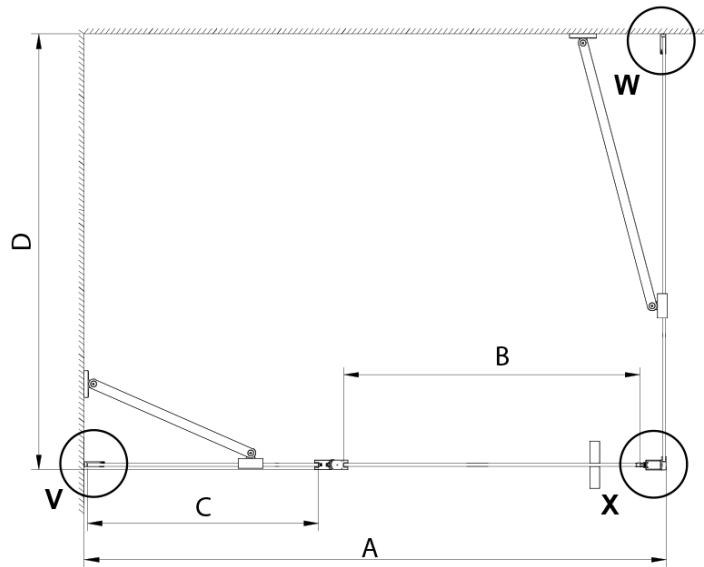

Depth: 1200 mm

Properties

Profile colour: Chrome - polished aluminum

Shape: Rectangular shower enclosures

Type of opening: Single pivot door

Opening direction: Versatile

Opening width: 610 mm

Glass colour: TRANSPARENT glass

Glass finish: Coated glass

Glass thickness: 6 mm

Properties: Frameless design, Opening outside and inside

Weight / Piece: 78.0 kg

Packaging: 2 Piece

Warranty: 2 years

Technical sheet

GN4690/GN4610/GN4611/GN4612 + GN3580/GN3590/GN3510/GN3512

Model	A	B	C	D
GN4690	885-915	610	168	
GN4610	985-1015	610	268	
GN4611	1085-1115	610	368	
GN4612	1185-1215	610	468	
GN3580				785-805
GN3590				885-905
GN3510				985-1005
GN3512				1185-1205