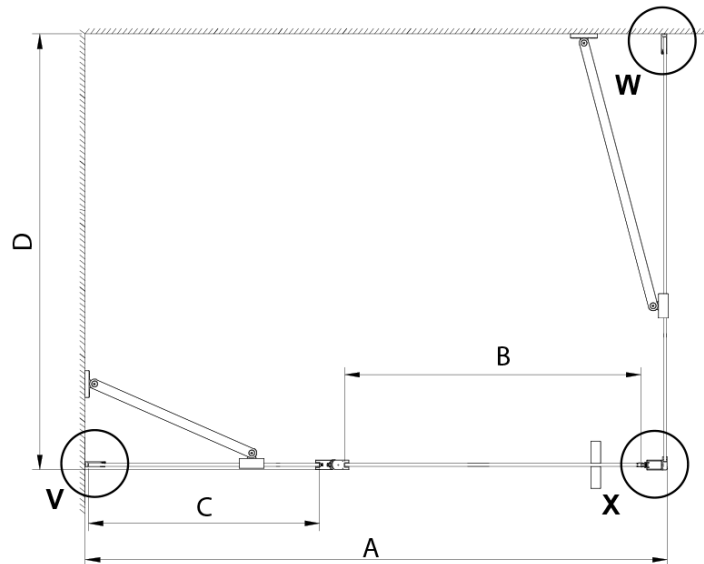

Depth: 1200 mm

Properties

Profile colour: Chrome - polished aluminum

Shape: Rectangular shower enclosures

Type of opening: Single pivot door

Opening direction: Versatile

Opening width: 610 mm

Glass colour: TRANSPARENT glass

Glass finish: Coated glass

Glass thickness: 6 mm

Properties: Frameless design, Opening outside and inside

Weight / Piece: 78.0 kg

Packaging: 2 Piece

Warranty: 2 years

Technical sheet

GN4690/GN4610/GN4611/GN4612 + GN3580/GN3590/GN3510/GN3512

Model	A	B	C	D
GN4690	885-915	610	168	
GN4610	985-1015	610	268	
GN4611	1085-1115	610	368	
GN4612	1185-1215	610	468	
GN3580				785-805
GN3590				885-905
GN3510				985-1005
GN3512				1185-1205