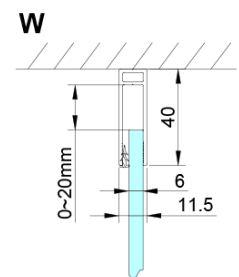

### Size

**Width:** 1000 mm  
**Height:** 2000 mm  
**Depth:** 1000 mm

### Properties

**Profile colour:** Chrome - polished aluminum  
**Shape:** Square shower enclosures  
**Type of opening:** Single pivot door  
**Opening direction:** Versatile  
**Opening width:** 610 mm  
**Glass colour:** TRANSPARENT glass  
**Glass finish:** Coated glass  
**Glass thickness:** 6 mm  
**Properties:** Frameless design, Opening outside and inside  
**Weight / Piece:** 74.0 kg  
**Packaging:** 2 Piece  
**Warranty:** 2 years

### Spare parts

LORO Mounting Kit (Order code: NDGN01)

Technical sheet

GN4690/GN4610/GN4611/GN4612 + GN3580/GN3590/GN3510/GN3512

Model	A	B	C	D
GN4690	885-915	610	168	
GN4610	985-1015	610	268	
GN4611	1085-1115	610	368	
GN4612	1185-1215	610	468	
GN3580				785-805
GN3590				885-905
GN3510				985-1005
GN3512				1185-1205