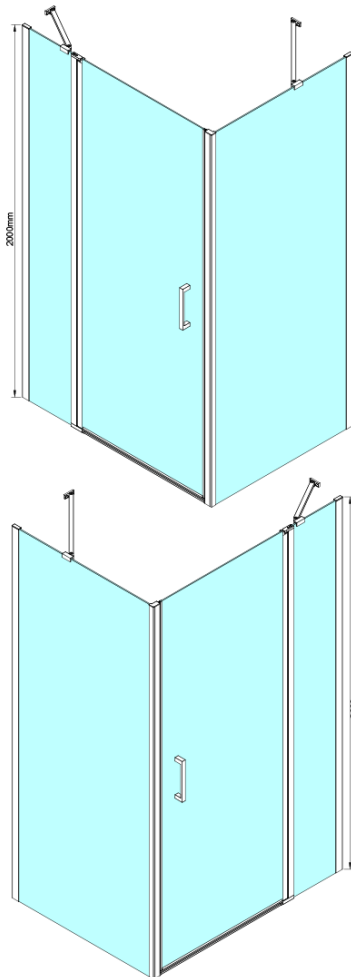

## LORO Square screen 1000x1000 mm

**Order code:** GN4610-01

### Size

**Width:** 1000 mm  
**Height:** 2000 mm  
**Depth:** 1000 mm

### Properties

**Profile colour:** Chrome - polished aluminum  
**Shape:** Square shower enclosures  
**Type of opening:** Single pivot door  
**Opening direction:** Versatile  
**Opening width:** 610 mm  
**Glass colour:** TRANSPARENT glass  
**Glass finish:** Coated glass  
**Glass thickness:** 6 mm  
**Properties:** Frameless design, Opening outside and inside  
**Weight / Piece:** 74.0 kg  
**Packaging:** 2 Piece  
**Warranty:** 2 years

### Spare parts

LORO Mounting Kit (Order code: NDGN01)

Technical sheet

GN4690/GN4610/GN4611/GN4612 + GN3580/GN3590/GN3510/GN3512

Model	A	B	C	D
GN4690	885-915	610	168	
GN4610	985-1015	610	268	
GN4611	1085-1115	610	368	
GN4612	1185-1215	610	468	
GN3580				785-805
GN3590				885-905
GN3510				985-1005
GN3512				1185-1205