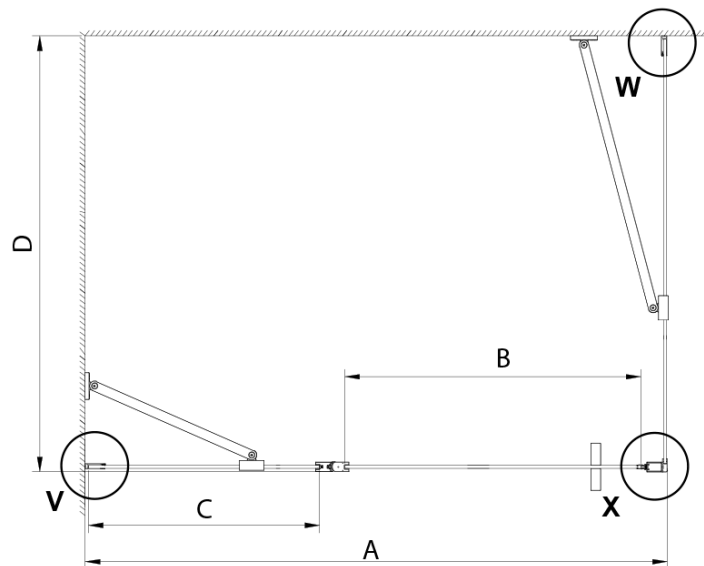

Technical sheet

GN4690/GN4610/GN4611/GN4612 + GN3580/GN3590/GN3510/GN3512