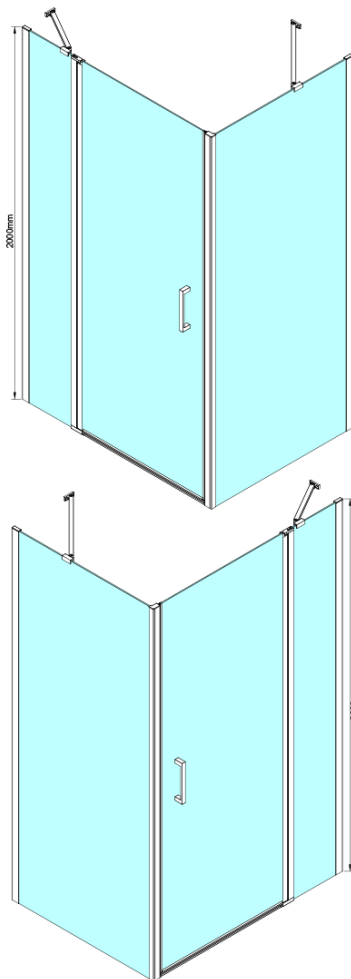

Technical sheet

GN4690/GN4610/GN4611/GN4612 + GN3580/GN3590/GN3510/GN3512