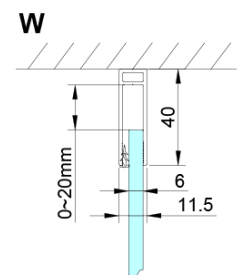

### Size

**Width:** 1000 mm

**Height:** 2000 mm

**Depth:** 1000 mm

### Properties

**Profile colour:** Chrome - polished aluminum

**Shape:** Square shower enclosures

**Type of opening:** Single pivot door

**Opening direction:** Versatile

**Opening width:** 610 mm

**Glass colour:** TRANSPARENT glass

**Glass finish:** Coated glass

**Glass thickness:** 6 mm

**Properties:** Frameless design, Opening outside and inside

**Weight / Piece:** 74.0 kg

**Packaging:** 2 Piece

**Warranty:** 2 years

Technical sheet

GN4690/GN4610/GN4611/GN4612 + GN3580/GN3590/GN3510/GN3512

Model	A	B	C	D
GN4690	885-915	610	168	
GN4610	985-1015	610	268	
GN4611	1085-1115	610	368	
GN4612	1185-1215	610	468	
GN3580				785-805
GN3590				885-905
GN3510				985-1005
GN3512				1185-1205