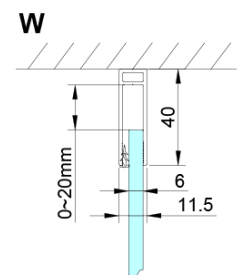

LORO Square screen 1000x1000 mm

Order code: GN4610-01

Basic information

Brand: Gelco

Series: LORO

Size

Width: 1000 mm

Height: 2000 mm

Depth: 1000 mm

Properties

Profile colour: Chrome - polished aluminum

Shape: Square shower enclosures

Type of opening: Single pivot door

Opening direction: Versatile

Opening width: 610 mm

Glass colour: TRANSPARENT glass

Glass finish: Coated glass

Glass thickness: 6 mm

Properties: Frameless design, Opening outside and inside

Weight / Piece: 74.0 kg

Packaging: 2 Piece

Warranty: 2 years

Technical sheet

GN4690/GN4610/GN4611/GN4612 + GN3580/GN3590/GN3510/GN3512

Model	A	B	C	D
GN4690	885-915	610	168	
GN4610	985-1015	610	268	
GN4611	1085-1115	610	368	
GN4612	1185-1215	610	468	
GN3580				785-805
GN3590				885-905
GN3510				985-1005
GN3512				1185-1205