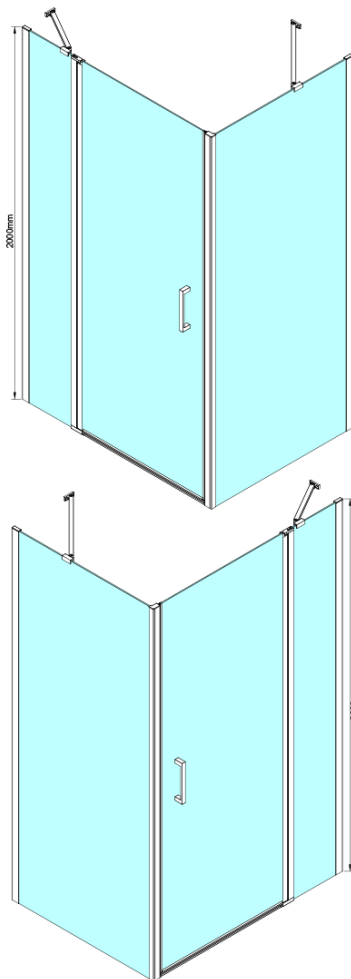

LORO Square screen 1000x1000 mm

Order code: GN4610-01

Basic information

Brand: Gelco

Series: LORO

Size

Width: 1000 mm

Height: 2000 mm

Depth: 1000 mm

Properties

Profile colour: Chrome - polished aluminum

Shape: Square shower enclosures

Type of opening: Single pivot door

Opening direction: Versatile

Opening width: 610 mm

Glass colour: TRANSPARENT glass

Glass finish: Coated glass

Glass thickness: 6 mm

Properties: Frameless design, Opening outside and inside

Weight / Piece: 74.0 kg

Packaging: 2 Piece

Warranty: 2 years

Technical sheet

GN4690/GN4610/GN4611/GN4612 + GN3580/GN3590/GN3510/GN3512

Model	A	B	C	D
GN4690	885-915	610	168	
GN4610	985-1015	610	268	
GN4611	1085-1115	610	368	
GN4612	1185-1215	610	468	
GN3580				785-805
GN3590				885-905
GN3510				985-1005
GN3512				1185-1205