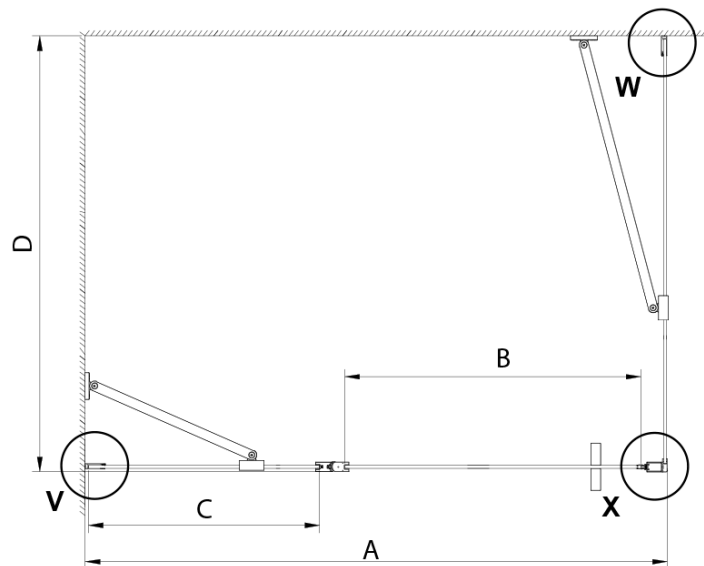

Depth: 1000 mm

Properties

Profile colour: Chrome - polished aluminum

Shape: Square shower enclosures

Type of opening: Single pivot door

Opening direction: Versatile

Opening width: 610 mm

Glass colour: TRANSPARENT glass

Glass finish: Coated glass

Glass thickness: 6 mm

Properties: Frameless design, Opening outside and inside

Weight / Piece: 74.0 kg

Packaging: 2 Piece

Warranty: 2 years

Technical sheet

GN4690/GN4610/GN4611/GN4612 + GN3580/GN3590/GN3510/GN3512

Model	A	B	C	D
GN4690	885-915	610	168	
GN4610	985-1015	610	268	
GN4611	1085-1115	610	368	
GN4612	1185-1215	610	468	
GN3580				785-805
GN3590				885-905
GN3510				985-1005
GN3512				1185-1205