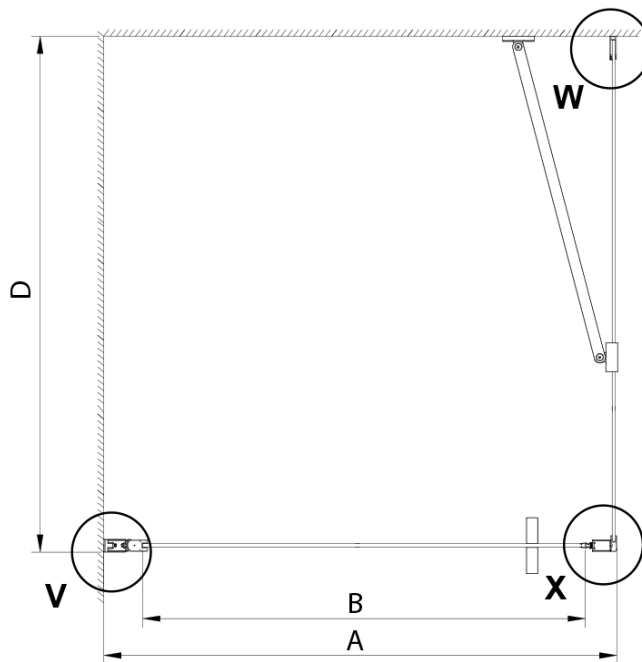

LORO Square screen 900x900 mm

Order code: GN4490-04

Basic information

Brand: Gelco

Series: LORO

Size

Width: 900 mm

Height: 2000 mm

Depth: 900 mm

Properties

Profile colour: Chrome - polished aluminum

Shape: Square shower enclosures

Type of opening: Single pivot door

Opening direction: Versatile

Opening width: 700 mm

Glass colour: TRANSPARENT glass

Glass finish: Coated glass

Glass thickness: 6 mm

Properties: Frameless design, Opening outside and inside

Weight / Piece: 60.0 kg

Packaging: 2 Piece

Warranty: 2 years

Technical sheet

GN4470/GN4480/GN4490 + GN3580/GN3590/GN3510/GN3512

Model	A	B	D
GN4470	685-715	570	
GN4480	785-815	670	
GN4490	885-915	770	
GN3580			785-805
GN3590			885-905
GN3510			985-1005
GN3512			1185-1205