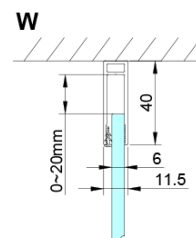

LORO Square screen 900x900 mm

Order code: GN4490-04

Basic information

Brand: Gelco

Series: LORO

Size

Width: 900 mm

Height: 2000 mm

Depth: 900 mm

Properties

Profile colour: Chrome - polished aluminum

Shape: Square shower enclosures

Type of opening: Single pivot door

Opening direction: Versatile

Opening width: 700 mm

Glass colour: TRANSPARENT glass

Glass finish: Coated glass

Glass thickness: 6 mm

Properties: Frameless design, Opening outside and inside

Weight / Piece: 60.0 kg

Packaging: 2 Piece

Warranty: 2 years

Technical sheet

GN4470/GN4480/GN4490 + GN3580/GN3590/GN3510/GN3512