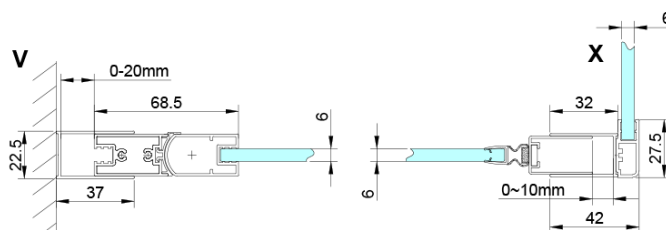

LORO Square screen 900x900 mm

Order code: GN4490-04

Basic information

Brand: Gelco

Series: LORO

Size

Width: 900 mm

Height: 2000 mm

Depth: 900 mm

Properties

Profile colour: Chrome - polished aluminum

Shape: Square shower enclosures

Type of opening: Single pivot door

Opening direction: Versatile

Opening width: 700 mm

Glass colour: TRANSPARENT glass

Glass finish: Coated glass

Glass thickness: 6 mm

Properties: Frameless design, Opening outside and inside

Weight / Piece: 60.0 kg

Packaging: 2 Piece

Warranty: 2 years

Technical sheet

GN4470/GN4480/GN4490 + GN3580/GN3590/GN3510/GN3512