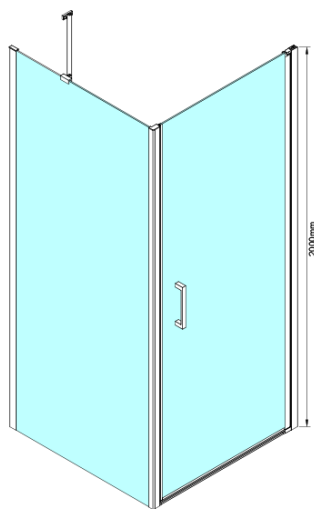

LORO Square screen 900x900 mm

Order code: GN4490-04

Basic information

Brand: Gelco

Series: LORO

Size

Width: 900 mm

Height: 2000 mm

Depth: 900 mm

Properties

Profile colour: Chrome - polished aluminum

Shape: Square shower enclosures

Type of opening: Single pivot door

Opening direction: Versatile

Opening width: 700 mm

Glass colour: TRANSPARENT glass

Glass finish: Coated glass

Glass thickness: 6 mm

Properties: Frameless design, Opening outside and inside

Weight / Piece: 60.0 kg

Packaging: 2 Piece

Warranty: 2 years

Technical sheet

GN4470/GN4480/GN4490 + GN3580/GN3590/GN3510/GN3512

Model	A	B	D
GN4470	685-715	570	
GN4480	785-815	670	
GN4490	885-915	770	
GN3580			785-805
GN3590			885-905
GN3510			985-1005
GN3512			1185-1205