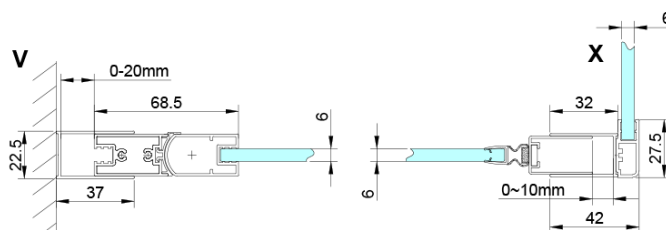

LORO Rectangular screen 900x1200mm

Order code: GN4490-02

Basic information

Brand: Gelco

Series: LORO

Size

Width: 900 mm

Height: 2000 mm

Depth: 1200 mm

Properties

Profile colour: Chrome - polished aluminum

Shape: Rectangular shower enclosures

Type of opening: Single pivot door

Opening direction: Versatile

Opening width: 770 mm

Glass colour: TRANSPARENT glass

Glass finish: Coated glass

Glass thickness: 6 mm

Properties: Frameless design, Opening outside and inside

Weight / Piece: 66.0 kg

Packaging: 2 Piece

Warranty: 2 years

Technical sheet

GN4470/GN4480/GN4490 + GN3580/GN3590/GN3510/GN3512