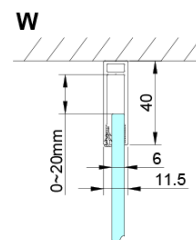

LORO Rectangular screen 900x1200mm

Order code: GN4490-02

Basic information

Brand: Gelco

Series: LORO

Size

Width: 900 mm

Height: 2000 mm

Depth: 1200 mm

Properties

Profile colour: Chrome - polished aluminum

Shape: Rectangular shower enclosures

Type of opening: Single pivot door

Opening direction: Versatile

Opening width: 770 mm

Glass colour: TRANSPARENT glass

Glass finish: Coated glass

Glass thickness: 6 mm

Properties: Frameless design, Opening outside and inside

Weight / Piece: 66.0 kg

Packaging: 2 Piece

Warranty: 2 years

Technical sheet

GN4470/GN4480/GN4490 + GN3580/GN3590/GN3510/GN3512