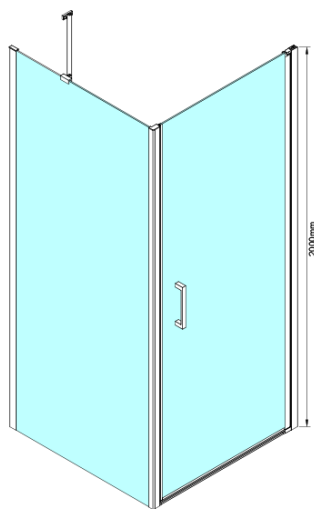

LORO Rectangular screen 900x1200mm

Order code: GN4490-02

Basic information

Brand: Gelco

Series: LORO

Size

Width: 900 mm

Height: 2000 mm

Depth: 1200 mm

Properties

Profile colour: Chrome - polished aluminum

Shape: Rectangular shower enclosures

Type of opening: Single pivot door

Opening direction: Versatile

Opening width: 770 mm

Glass colour: TRANSPARENT glass

Glass finish: Coated glass

Glass thickness: 6 mm

Properties: Frameless design, Opening outside and inside

Weight / Piece: 66.0 kg

Packaging: 2 Piece

Warranty: 2 years

Technical sheet

GN4470/GN4480/GN4490 + GN3580/GN3590/GN3510/GN3512

Model	A	B	D
GN4470	685-715	570	
GN4480	785-815	670	
GN4490	885-915	770	
GN3580			785-805
GN3590			885-905
GN3510			985-1005
GN3512			1185-1205