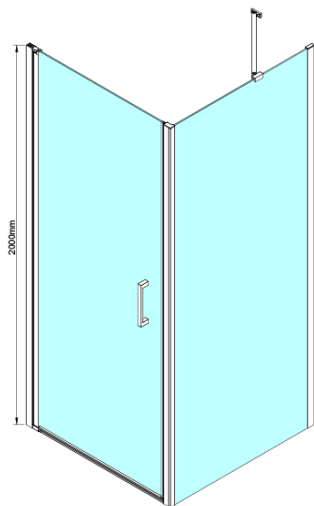

LORO Rectangular screen 900x1200mm

Order code: GN4490-02

Basic information

Brand: Gelco

Series: LORO

Size

Width: 900 mm

Height: 2000 mm

Depth: 1200 mm

Properties

Profile colour: Chrome - polished aluminum

Shape: Rectangular shower enclosures

Type of opening: Single pivot door

Opening direction: Versatile

Opening width: 770 mm

Glass colour: TRANSPARENT glass

Glass finish: Coated glass

Glass thickness: 6 mm

Properties: Frameless design, Opening outside and inside

Weight / Piece: 66.0 kg

Packaging: 2 Piece

Warranty: 2 years

Spare parts

LORO Mounting Kit (Order code: NDGN01)

Technical sheet

GN4470/GN4480/GN4490 + GN3580/GN3590/GN3510/GN3512

Model	A	B	D
GN4470	685-715	570	
GN4480	785-815	670	
GN4490	885-915	770	
GN3580			785-805
GN3590			885-905
GN3510			985-1005
GN3512			1185-1205