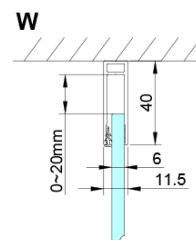

LORO Rectangular screen 900x1200mm

Order code: GN4490-02

Basic information

Brand: Gelco

Series: LORO

Size

Width: 900 mm

Height: 2000 mm

Depth: 1200 mm

Properties

Profile colour: Chrome - polished aluminum

Shape: Rectangular shower enclosures

Type of opening: Single pivot door

Opening direction: Versatile

Opening width: 770 mm

Glass colour: TRANSPARENT glass

Glass finish: Coated glass

Glass thickness: 6 mm

Properties: Frameless design, Opening outside and inside

Weight / Piece: 66.0 kg

Packaging: 2 Piece

Warranty: 2 years

Spare parts

LORO Mounting Kit (Order code: NDGN01)

Technical sheet

GN4470/GN4480/GN4490 + GN3580/GN3590/GN3510/GN3512

Model	A	B	D
GN4470	685-715	570	
GN4480	785-815	670	
GN4490	885-915	770	
GN3580			785-805
GN3590			885-905
GN3510			985-1005
GN3512			1185-1205