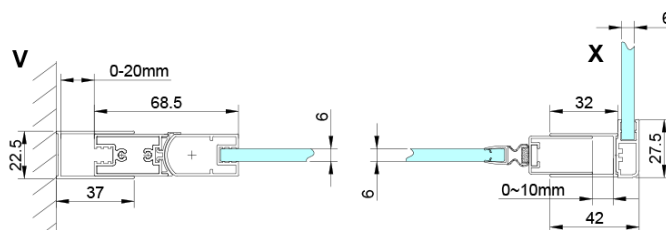

LORO Rectangular screen 900x1200mm

Order code: GN4490-02

Basic information

Brand: Gelco

Series: LORO

Size

Width: 900 mm

Height: 2000 mm

Depth: 1200 mm

Properties

Profile colour: Chrome - polished aluminum

Shape: Rectangular shower enclosures

Type of opening: Single pivot door

Opening direction: Versatile

Opening width: 770 mm

Glass colour: TRANSPARENT glass

Glass finish: Coated glass

Glass thickness: 6 mm

Properties: Frameless design, Opening outside and inside

Weight / Piece: 66.0 kg

Packaging: 2 Piece

Warranty: 2 years

Spare parts

LORO Mounting Kit (Order code: NDGN01)

Technical sheet

GN4470/GN4480/GN4490 + GN3580/GN3590/GN3510/GN3512

Model	A	B	D
GN4470	685-715	570	
GN4480	785-815	670	
GN4490	885-915	770	
GN3580			785-805
GN3590			885-905
GN3510			985-1005
GN3512			1185-1205