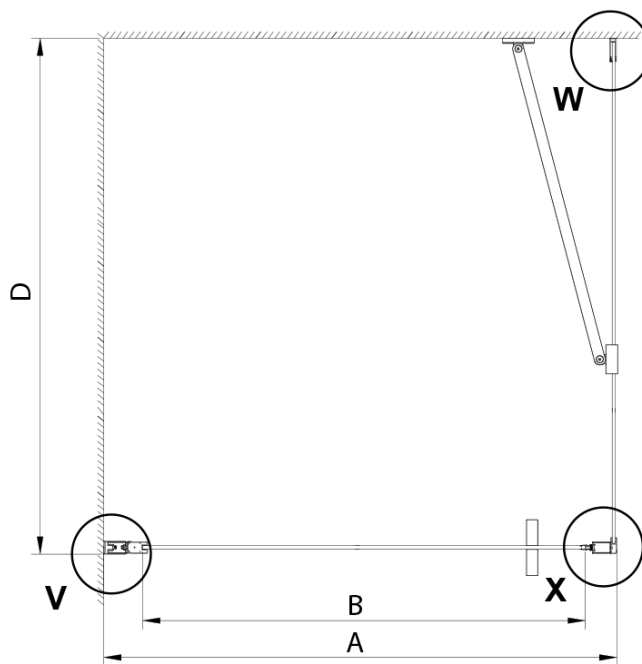

LORO Rectangular screen 900x1200mm

Order code: GN4490-02

Basic information

Brand: Gelco

Series: LORO

Size

Width: 900 mm

Height: 2000 mm

Depth: 1200 mm

Properties

Profile colour: Chrome - polished aluminum

Shape: Rectangular shower enclosures

Type of opening: Single pivot door

Opening direction: Versatile

Opening width: 770 mm

Glass colour: TRANSPARENT glass

Glass finish: Coated glass

Glass thickness: 6 mm

Properties: Frameless design, Opening outside and inside

Weight / Piece: 66.0 kg

Packaging: 2 Piece

Warranty: 2 years

Spare parts

LORO Mounting Kit (Order code: NDGN01)

Technical sheet

GN4470/GN4480/GN4490 + GN3580/GN3590/GN3510/GN3512

Model	A	B	D
GN4470	685-715	570	
GN4480	785-815	670	
GN4490	885-915	770	
GN3580			785-805
GN3590			885-905
GN3510			985-1005
GN3512			1185-1205