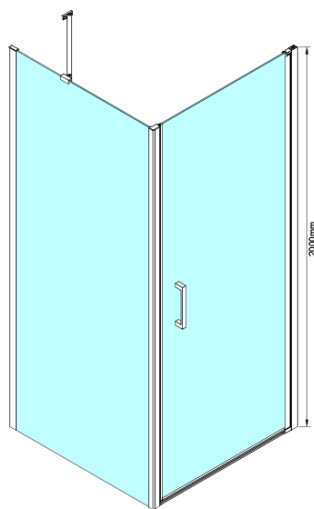

Technical sheet

GN4470/GN4480/GN4490 + GN3580/GN3590/GN3510/GN3512

Model	A	B	D
GN4470	685-715	570	
GN4480	785-815	670	
GN4490	885-915	770	
GN3580			785-805
GN3590			885-905
GN3510			985-1005
GN3512			1185-1205