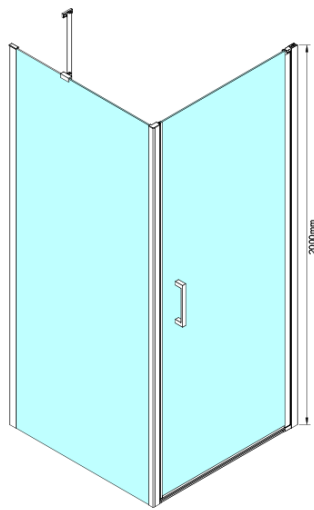

Technical sheet

GN4470/GN4480/GN4490 + GN3580/GN3590/GN3510/GN3512

Model	A	B	D
GN4470	685-715	570	
GN4480	785-815	670	
GN4490	885-915	770	
GN3580			785-805
GN3590			885-905
GN3510			985-1005
GN3512			1185-1205