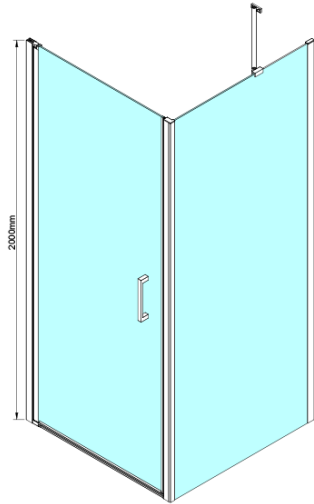

LORO Rectangular screen 800x900mm

Order code: GN4480-04

Basic information

Brand: Gelco

Series: LORO

Size

Width: 800 mm

Height: 2000 mm

Depth: 900 mm

Properties

Profile colour: Chrome - polished aluminum

Shape: Rectangular shower enclosures

Type of opening: Single pivot door

Opening direction: Versatile

Opening width: 670 mm

Glass colour: TRANSPARENT glass

Glass finish: Coated glass

Glass thickness: 6 mm

Properties: Frameless design, Opening outside and inside

Weight / Piece: 60.0 kg

Packaging: 2 Piece

Warranty: 2 years

Spare parts

LORO Mounting Kit (Order code: NDGN01)

Technical sheet

GN4470/GN4480/GN4490 + GN3580/GN3590/GN3510/GN3512

Model	A	B	D
GN4470	685-715	570	
GN4480	785-815	670	
GN4490	885-915	770	
GN3580			785-805
GN3590			885-905
GN3510			985-1005
GN3512			1185-1205