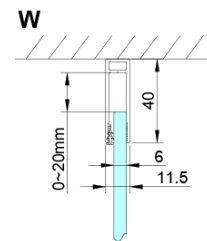

LORO Rectangular screen 800x900mm

Order code: GN4480-04

Basic information

Brand: Gelco

Series: LORO

Size

Width: 800 mm

Height: 2000 mm

Depth: 900 mm

Properties

Profile colour: Chrome - polished aluminum

Shape: Rectangular shower enclosures

Type of opening: Single pivot door

Opening direction: Versatile

Opening width: 670 mm

Glass colour: TRANSPARENT glass

Glass finish: Coated glass

Glass thickness: 6 mm

Properties: Frameless design, Opening outside and inside

Weight / Piece: 60.0 kg

Packaging: 2 Piece

Warranty: 2 years

Spare parts

LORO Mounting Kit (Order code: NDGN01)

Technical sheet

GN4470/GN4480/GN4490 + GN3580/GN3590/GN3510/GN3512

Model	A	B	D
GN4470	685-715	570	
GN4480	785-815	670	
GN4490	885-915	770	
GN3580			785-805
GN3590			885-905
GN3510			985-1005
GN3512			1185-1205