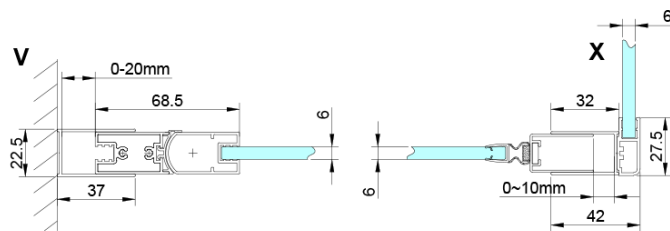

LORO Rectangular screen 800x900mm

Order code: GN4480-04

Basic information

Brand: Gelco

Series: LORO

Size

Width: 800 mm

Height: 2000 mm

Depth: 900 mm

Properties

Profile colour: Chrome - polished aluminum

Shape: Rectangular shower enclosures

Type of opening: Single pivot door

Opening direction: Versatile

Opening width: 670 mm

Glass colour: TRANSPARENT glass

Glass finish: Coated glass

Glass thickness: 6 mm

Properties: Frameless design, Opening outside and inside

Weight / Piece: 60.0 kg

Packaging: 2 Piece

Warranty: 2 years

Spare parts

LORO Mounting Kit (Order code: NDGN01)

Technical sheet

GN4470/GN4480/GN4490 + GN3580/GN3590/GN3510/GN3512

Model	A	B	D
GN4470	685-715	570	
GN4480	785-815	670	
GN4490	885-915	770	
GN3580			785-805
GN3590			885-905
GN3510			985-1005
GN3512			1185-1205