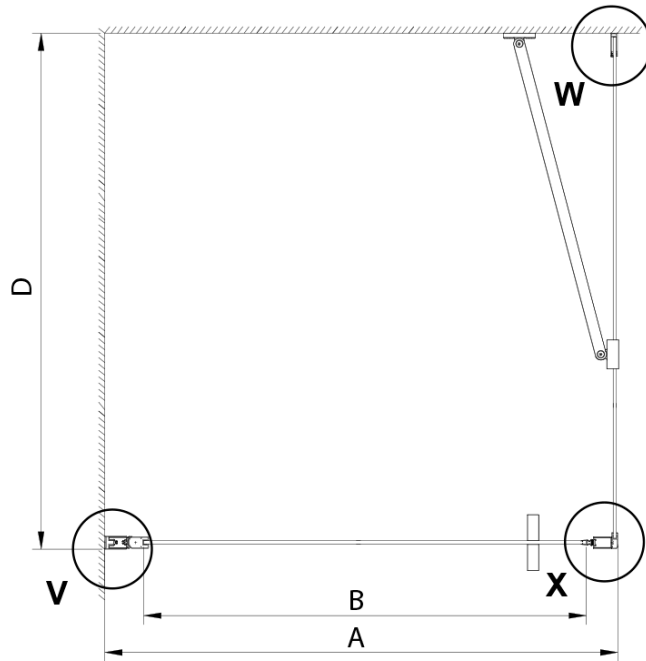

LORO Rectangular screen 800x900mm

Order code: GN4480-04

Basic information

Brand: Gelco

Series: LORO

Size

Width: 800 mm

Height: 2000 mm

Depth: 900 mm

Properties

Profile colour: Chrome - polished aluminum

Shape: Rectangular shower enclosures

Type of opening: Single pivot door

Opening direction: Versatile

Opening width: 670 mm

Glass colour: TRANSPARENT glass

Glass finish: Coated glass

Glass thickness: 6 mm

Properties: Frameless design, Opening outside and inside

Weight / Piece: 60.0 kg

Packaging: 2 Piece

Warranty: 2 years

Spare parts

LORO Mounting Kit (Order code: NDGN01)

Technical sheet

GN4470/GN4480/GN4490 + GN3580/GN3590/GN3510/GN3512

Model	A	B	D
GN4470	685-715	570	
GN4480	785-815	670	
GN4490	885-915	770	
GN3580			785-805
GN3590			885-905
GN3510			985-1005
GN3512			1185-1205