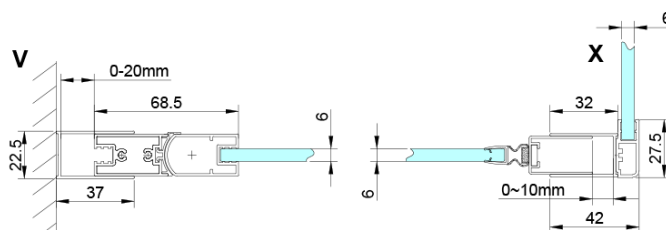

LORO Rectangular screen 800x900mm

Order code: GN4480-04

Basic information

Brand: Gelco

Series: LORO

Size

Width: 800 mm

Height: 2000 mm

Depth: 900 mm

Properties

Profile colour: Chrome - polished aluminum

Shape: Rectangular shower enclosures

Type of opening: Single pivot door

Opening direction: Versatile

Opening width: 670 mm

Glass colour: TRANSPARENT glass

Glass finish: Coated glass

Glass thickness: 6 mm

Properties: Frameless design, Opening outside and inside

Weight / Piece: 60.0 kg

Packaging: 2 Piece

Warranty: 2 years

Technical sheet

GN4470/GN4480/GN4490 + GN3580/GN3590/GN3510/GN3512