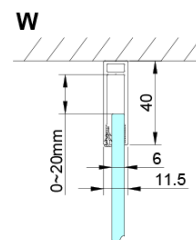

LORO Rectangular screen 800x900mm

Order code: GN4480-04

Basic information

Brand: Gelco

Series: LORO

Size

Width: 800 mm

Height: 2000 mm

Depth: 900 mm

Properties

Profile colour: Chrome - polished aluminum

Shape: Rectangular shower enclosures

Type of opening: Single pivot door

Opening direction: Versatile

Opening width: 670 mm

Glass colour: TRANSPARENT glass

Glass finish: Coated glass

Glass thickness: 6 mm

Properties: Frameless design, Opening outside and inside

Weight / Piece: 60.0 kg

Packaging: 2 Piece

Warranty: 2 years

Technical sheet

GN4470/GN4480/GN4490 + GN3580/GN3590/GN3510/GN3512