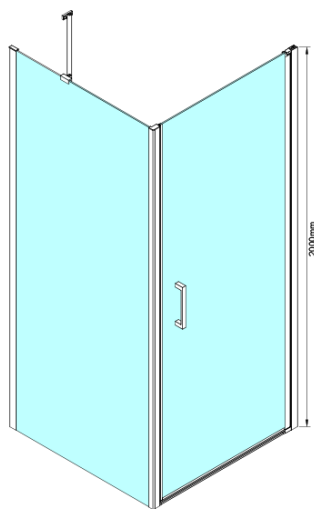

LORO Rectangular screen 800x900mm

Order code: GN4480-04

Basic information

Brand: Gelco

Series: LORO

Size

Width: 800 mm

Height: 2000 mm

Depth: 900 mm

Properties

Profile colour: Chrome - polished aluminum

Shape: Rectangular shower enclosures

Type of opening: Single pivot door

Opening direction: Versatile

Opening width: 670 mm

Glass colour: TRANSPARENT glass

Glass finish: Coated glass

Glass thickness: 6 mm

Properties: Frameless design, Opening outside and inside

Weight / Piece: 60.0 kg

Packaging: 2 Piece

Warranty: 2 years

Technical sheet

GN4470/GN4480/GN4490 + GN3580/GN3590/GN3510/GN3512

Model	A	B	D
GN4470	685-715	570	
GN4480	785-815	670	
GN4490	885-915	770	
GN3580			785-805
GN3590			885-905
GN3510			985-1005
GN3512			1185-1205