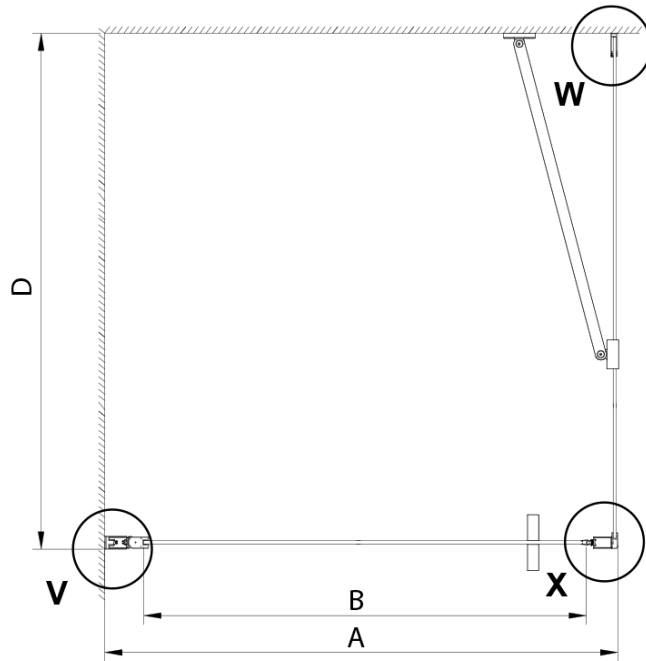

LORO Square screen 800x800 mm

Order code: GN4480-03

Basic information

Brand: Gelco

Series: LORO

Size

Width: 800 mm

Height: 2000 mm

Depth: 800 mm

Properties

Profile colour: Chrome - polished aluminum

Shape: Square shower enclosures

Type of opening: Single pivot door

Opening direction: Versatile

Opening width: 670 mm

Glass colour: TRANSPARENT glass

Glass finish: Coated glass

Glass thickness: 6 mm

Properties: Frameless design, Opening outside and inside

Weight / Piece: 60.0 kg

Packaging: 2 Piece

Warranty: 2 years

Spare parts

LORO Mounting Kit (Order code: NDGN01)

Technical sheet

GN4470/GN4480/GN4490 + GN3580/GN3590/GN3510/GN3512

| Model | A | B | D |
|--------|---------|-----|-----------|
| GN4470 | 685-715 | 570 | |
| GN4480 | 785-815 | 670 | |
| GN4490 | 885-915 | 770 | |
| GN3580 | | | 785-805 |
| GN3590 | | | 885-905 |
| GN3510 | | | 985-1005 |
| GN3512 | | | 1185-1205 |