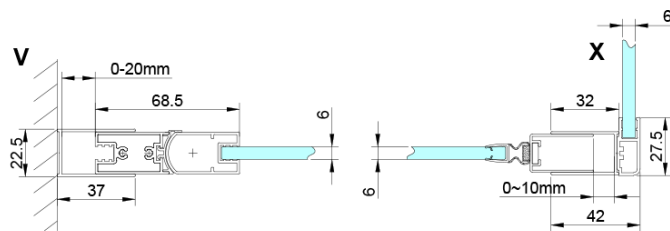

LORO Square screen 800x800 mm

Order code: GN4480-03

Basic information

Brand: Gelco

Series: LORO

Size

Width: 800 mm

Height: 2000 mm

Depth: 800 mm

Properties

Profile colour: Chrome - polished aluminum

Shape: Square shower enclosures

Type of opening: Single pivot door

Opening direction: Versatile

Opening width: 670 mm

Glass colour: TRANSPARENT glass

Glass finish: Coated glass

Glass thickness: 6 mm

Properties: Frameless design, Opening outside and inside

Weight / Piece: 60.0 kg

Packaging: 2 Piece

Warranty: 2 years

Spare parts

LORO Mounting Kit (Order code: NDGN01)

Technical sheet

GN4470/GN4480/GN4490 + GN3580/GN3590/GN3510/GN3512

| Model | A | B | D |
|--------|---------|-----|-----------|
| GN4470 | 685-715 | 570 | |
| GN4480 | 785-815 | 670 | |
| GN4490 | 885-915 | 770 | |
| GN3580 | | | 785-805 |
| GN3590 | | | 885-905 |
| GN3510 | | | 985-1005 |
| GN3512 | | | 1185-1205 |