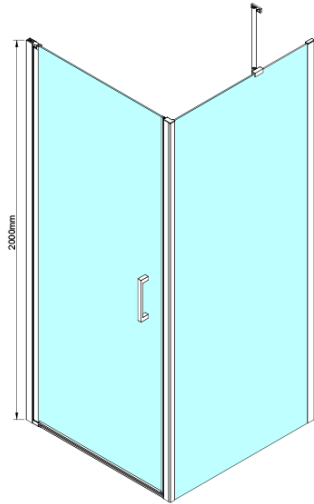

Technical sheet

GN4470/GN4480/GN4490 + GN3580/GN3590/GN3510/GN3512

Model	A	B	D
GN4470	685-715	570	
GN4480	785-815	670	
GN4490	885-915	770	
GN3580			785-805
GN3590			885-905
GN3510			985-1005
GN3512			1185-1205