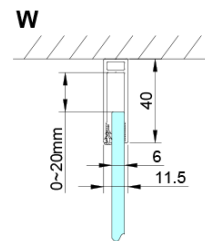

LORO Square screen 800x800 mm

Order code: GN4480-03

Basic information

Brand: Gelco

Series: LORO

Size

Width: 800 mm

Height: 2000 mm

Depth: 800 mm

Properties

Profile colour: Chrome - polished aluminum

Shape: Square shower enclosures

Type of opening: Single pivot door

Opening direction: Versatile

Opening width: 670 mm

Glass colour: TRANSPARENT glass

Glass finish: Coated glass

Glass thickness: 6 mm

Properties: Frameless design, Opening outside and inside

Weight / Piece: 60.0 kg

Packaging: 2 Piece

Warranty: 2 years

Spare parts

LORO Mounting Kit (Order code: NDGN01)

Technical sheet

GN4470/GN4480/GN4490 + GN3580/GN3590/GN3510/GN3512

| Model | A | B | D |
|--------|---------|-----|-----------|
| GN4470 | 685-715 | 570 | |
| GN4480 | 785-815 | 670 | |
| GN4490 | 885-915 | 770 | |
| GN3580 | | | 785-805 |
| GN3590 | | | 885-905 |
| GN3510 | | | 985-1005 |
| GN3512 | | | 1185-1205 |