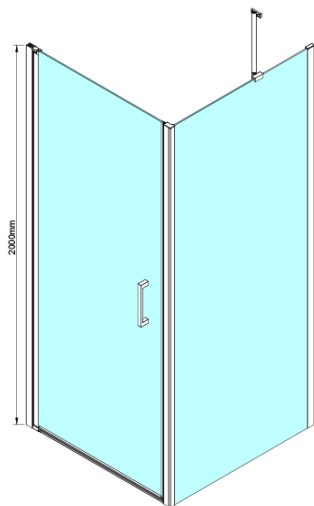

LORO Rectangular screen 800x1000mm

Order code: GN4480-01

Basic information

Brand: Gelco

Series: LORO

Size

Width: 800 mm

Height: 2000 mm

Depth: 1000 mm

Properties

Profile colour: Chrome - polished aluminum

Shape: Rectangular shower enclosures

Type of opening: Single pivot door

Opening direction: Versatile

Opening width: 670 mm

Glass colour: TRANSPARENT glass

Glass finish: Coated glass

Glass thickness: 6 mm

Properties: Frameless design, Opening outside and inside

Weight / Piece: 62.0 kg

Packaging: 2 Piece

Warranty: 2 years

Technical sheet

GN4470/GN4480/GN4490 + GN3580/GN3590/GN3510/GN3512

Model	A	B	D
GN4470	685-715	570	
GN4480	785-815	670	
GN4490	885-915	770	
GN3580			785-805
GN3590			885-905
GN3510			985-1005
GN3512			1185-1205