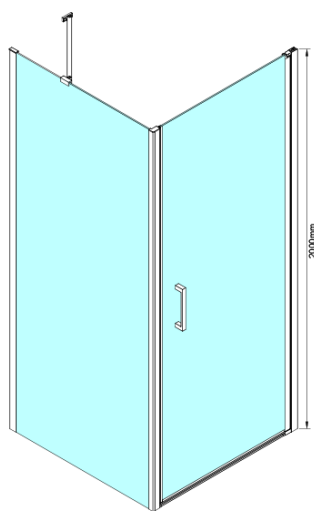

LORO Rectangular screen 800x1000mm

Order code: GN4480-01

Basic information

Brand: Gelco

Series: LORO

Size

Width: 800 mm

Height: 2000 mm

Depth: 1000 mm

Properties

Profile colour: Chrome - polished aluminum

Shape: Rectangular shower enclosures

Type of opening: Single pivot door

Opening direction: Versatile

Opening width: 670 mm

Glass colour: TRANSPARENT glass

Glass finish: Coated glass

Glass thickness: 6 mm

Properties: Frameless design, Opening outside and inside

Weight / Piece: 62.0 kg

Packaging: 2 Piece

Warranty: 2 years

Technical sheet

GN4470/GN4480/GN4490 + GN3580/GN3590/GN3510/GN3512

Model	A	B	D
GN4470	685-715	570	
GN4480	785-815	670	
GN4490	885-915	770	
GN3580			785-805
GN3590			885-905
GN3510			985-1005
GN3512			1185-1205