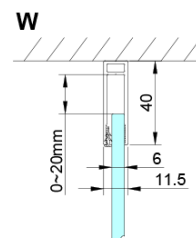

LORO Rectangular screen 800x1000mm

Order code: GN4480-01

Basic information

Brand: Gelco

Series: LORO

Size

Width: 800 mm

Height: 2000 mm

Depth: 1000 mm

Properties

Profile colour: Chrome - polished aluminum

Shape: Rectangular shower enclosures

Type of opening: Single pivot door

Opening direction: Versatile

Opening width: 670 mm

Glass colour: TRANSPARENT glass

Glass finish: Coated glass

Glass thickness: 6 mm

Properties: Frameless design, Opening outside and inside

Weight / Piece: 62.0 kg

Packaging: 2 Piece

Warranty: 2 years

Technical sheet

GN4470/GN4480/GN4490 + GN3580/GN3590/GN3510/GN3512