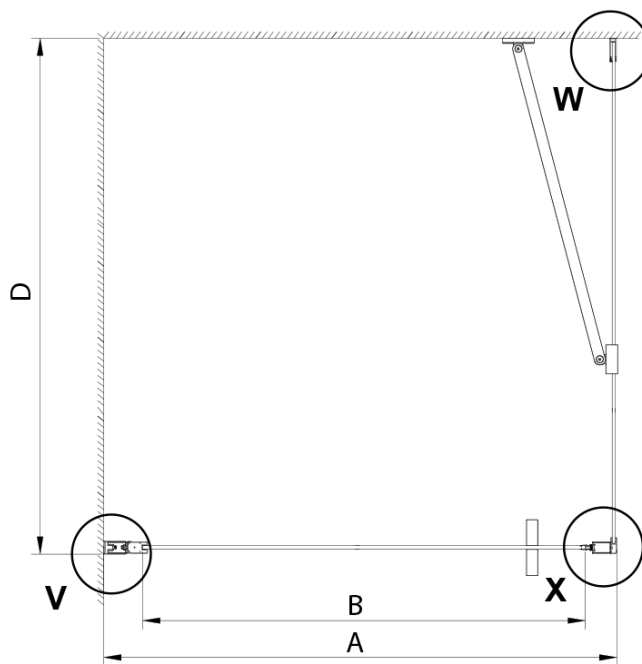

LORO Rectangular screen 800x1000mm

Order code: GN4480-01

Basic information

Brand: Gelco

Series: LORO

Size

Width: 800 mm

Height: 2000 mm

Depth: 1000 mm

Properties

Profile colour: Chrome - polished aluminum

Shape: Rectangular shower enclosures

Type of opening: Single pivot door

Opening direction: Versatile

Opening width: 670 mm

Glass colour: TRANSPARENT glass

Glass finish: Coated glass

Glass thickness: 6 mm

Properties: Frameless design, Opening outside and inside

Weight / Piece: 62.0 kg

Packaging: 2 Piece

Warranty: 2 years

Technical sheet

GN4470/GN4480/GN4490 + GN3580/GN3590/GN3510/GN3512

Model	A	B	D
GN4470	685-715	570	
GN4480	785-815	670	
GN4490	885-915	770	
GN3580			785-805
GN3590			885-905
GN3510			985-1005
GN3512			1185-1205