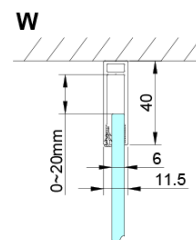

LORO Rectangular screen 800x1000mm

Order code: GN4480-01

Basic information

Brand: Gelco

Series: LORO

Size

Width: 800 mm

Height: 2000 mm

Depth: 1000 mm

Properties

Profile colour: Chrome - polished aluminum

Shape: Rectangular shower enclosures

Type of opening: Single pivot door

Opening direction: Versatile

Opening width: 670 mm

Glass colour: TRANSPARENT glass

Glass finish: Coated glass

Glass thickness: 6 mm

Properties: Frameless design, Opening outside and inside

Weight / Piece: 62.0 kg

Packaging: 2 Piece

Warranty: 2 years

Technical sheet

GN4470/GN4480/GN4490 + GN3580/GN3590/GN3510/GN3512