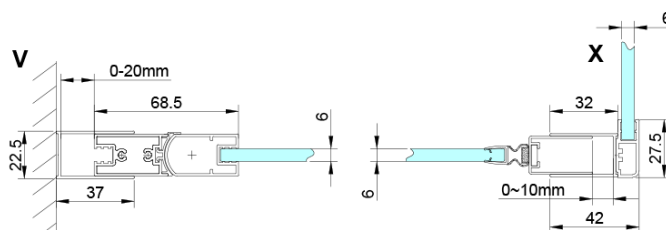

LORO Rectangular screen 800x1000mm

Order code: GN4480-01

Basic information

Brand: Gelco

Series: LORO

Size

Width: 800 mm

Height: 2000 mm

Depth: 1000 mm

Properties

Profile colour: Chrome - polished aluminum

Shape: Rectangular shower enclosures

Type of opening: Single pivot door

Opening direction: Versatile

Opening width: 670 mm

Glass colour: TRANSPARENT glass

Glass finish: Coated glass

Glass thickness: 6 mm

Properties: Frameless design, Opening outside and inside

Weight / Piece: 62.0 kg

Packaging: 2 Piece

Warranty: 2 years

Technical sheet

GN4470/GN4480/GN4490 + GN3580/GN3590/GN3510/GN3512