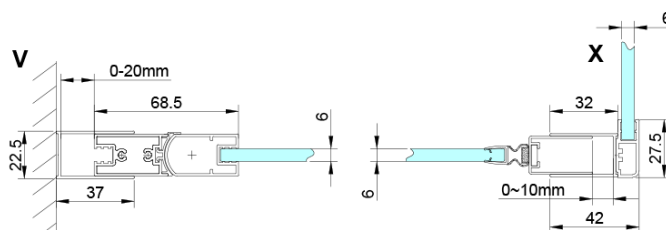

Technical sheet

GN4470/GN4480/GN4490 + GN3580/GN3590/GN3510/GN3512

Model	A	B	D
GN4470	685-715	570	
GN4480	785-815	670	
GN4490	885-915	770	
GN3580			785-805
GN3590			885-905
GN3510			985-1005
GN3512			1185-1205