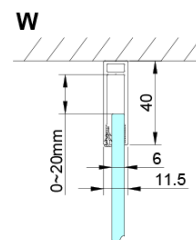

Technical sheet

GN4470/GN4480/GN4490 + GN3580/GN3590/GN3510/GN3512

Model	A	B	D
GN4470	685-715	570	
GN4480	785-815	670	
GN4490	885-915	770	
GN3580			785-805
GN3590			885-905
GN3510			985-1005
GN3512			1185-1205