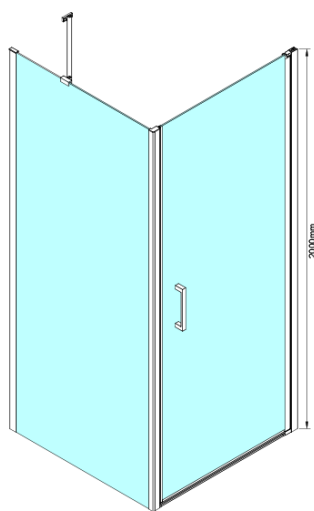

Technical sheet

GN4470/GN4480/GN4490 + GN3580/GN3590/GN3510/GN3512

Model	A	B	D
GN4470	685-715	570	
GN4480	785-815	670	
GN4490	885-915	770	
GN3580			785-805
GN3590			885-905
GN3510			985-1005
GN3512			1185-1205