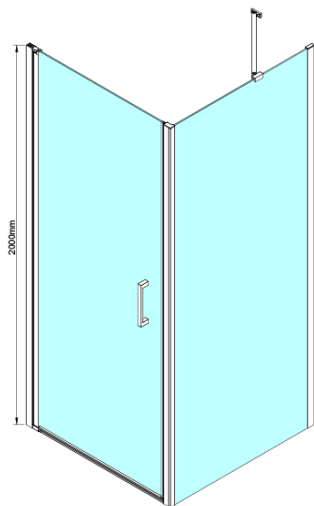

Technical sheet

GN4470/GN4480/GN4490 + GN3580/GN3590/GN3510/GN3512

Model	A	B	D
GN4470	685-715	570	
GN4480	785-815	670	
GN4490	885-915	770	
GN3580			785-805
GN3590			885-905
GN3510			985-1005
GN3512			1185-1205