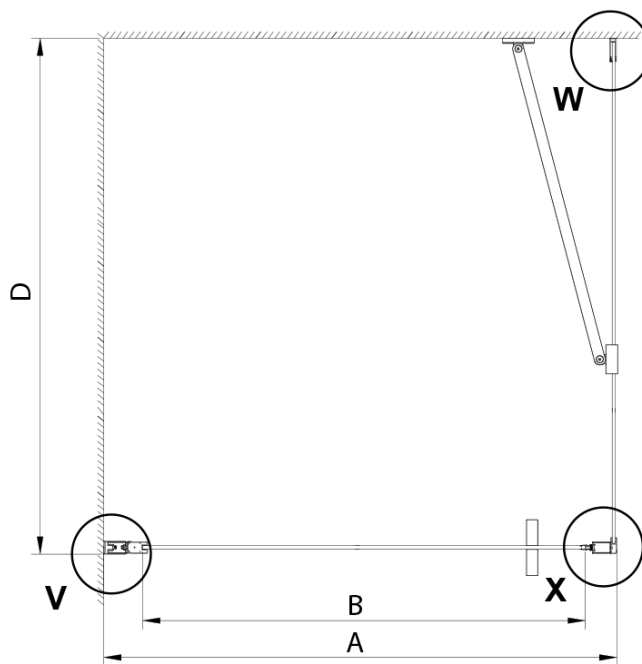

Technical sheet

GN4470/GN4480/GN4490 + GN3580/GN3590/GN3510/GN3512

Model	A	B	D
GN4470	685-715	570	
GN4480	785-815	670	
GN4490	885-915	770	
GN3580			785-805
GN3590			885-905
GN3510			985-1005
GN3512			1185-1205