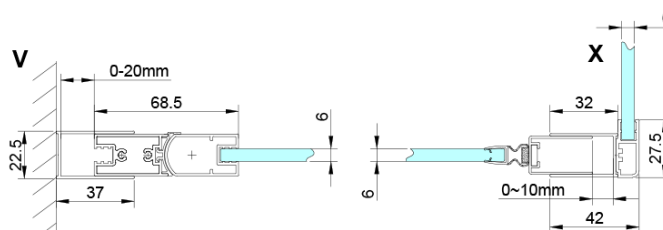

Technical sheet

GN4470/GN4480/GN4490 + GN3580/GN3590/GN3510/GN3512

Model	A	B	D
GN4470	685-715	570	
GN4480	785-815	670	
GN4490	885-915	770	
GN3580			785-805
GN3590			885-905
GN3510			985-1005
GN3512			1185-1205