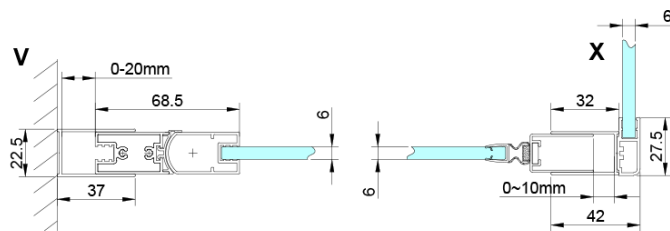

Technical sheet

GN4470/GN4480/GN4490 + GN3580/GN3590/GN3510/GN3512

Model	A	B	D
GN4470	685-715	570	
GN4480	785-815	670	
GN4490	885-915	770	
GN3580			785-805
GN3590			885-905
GN3510			985-1005
GN3512			1185-1205