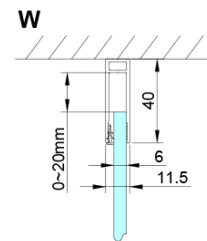

Technical sheet

GN4470/GN4480/GN4490 + GN3580/GN3590/GN3510/GN3512

Model	A	B	D
GN4470	685-715	570	
GN4480	785-815	670	
GN4490	885-915	770	
GN3580			785-805
GN3590			885-905
GN3510			985-1005
GN3512			1185-1205