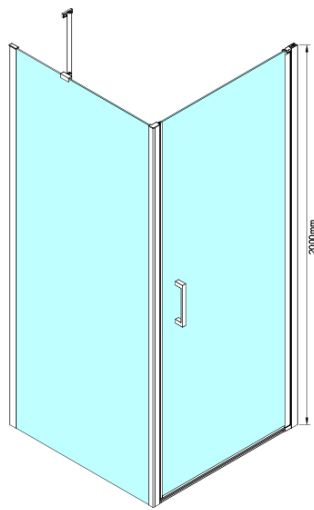

LORO Rectangular screen 700x800mm

Order code: GN4470-03

Basic information

Brand: Gelco

Series: LORO

Size

Width: 700 mm

Height: 2000 mm

Depth: 800 mm

Properties

Profile colour: Chrome - polished aluminum

Shape: Rectangular shower enclosures

Type of opening: Single pivot door

Opening direction: Versatile

Opening width: 570 mm

Glass colour: TRANSPARENT glass

Glass finish: Coated glass

Glass thickness: 6 mm

Properties: Frameless design, Opening outside and inside

Weight / Piece: 60.0 kg

Packaging: 2 Piece

Warranty: 2 years

Technical sheet

GN4470/GN4480/GN4490 + GN3580/GN3590/GN3510/GN3512

Model	A	B	D
GN4470	685-715	570	
GN4480	785-815	670	
GN4490	885-915	770	
GN3580			785-805
GN3590			885-905
GN3510			985-1005
GN3512			1185-1205