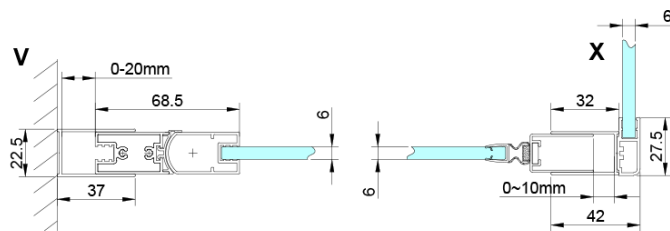

LORO Rectangular screen 700x800mm

Order code: GN4470-03

Basic information

Brand: Gelco

Series: LORO

Size

Width: 700 mm

Height: 2000 mm

Depth: 800 mm

Properties

Profile colour: Chrome - polished aluminum

Shape: Rectangular shower enclosures

Type of opening: Single pivot door

Opening direction: Versatile

Opening width: 570 mm

Glass colour: TRANSPARENT glass

Glass finish: Coated glass

Glass thickness: 6 mm

Properties: Frameless design, Opening outside and inside

Weight / Piece: 60.0 kg

Packaging: 2 Piece

Warranty: 2 years

Technical sheet

GN4470/GN4480/GN4490 + GN3580/GN3590/GN3510/GN3512