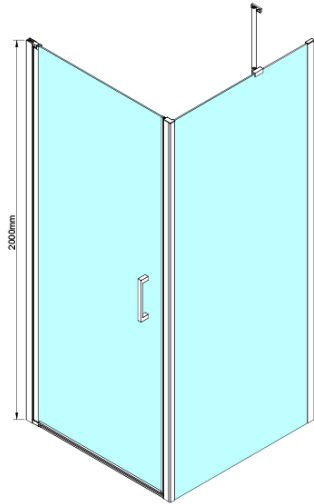

LORO Rectangular screen 700x800mm

Order code: GN4470-03

Basic information

Brand: Gelco

Series: LORO

Size

Width: 700 mm

Height: 2000 mm

Depth: 800 mm

Properties

Profile colour: Chrome - polished aluminum

Shape: Rectangular shower enclosures

Type of opening: Single pivot door

Opening direction: Versatile

Opening width: 570 mm

Glass colour: TRANSPARENT glass

Glass finish: Coated glass

Glass thickness: 6 mm

Properties: Frameless design, Opening outside and inside

Weight / Piece: 60.0 kg

Packaging: 2 Piece

Warranty: 2 years

Technical sheet

GN4470/GN4480/GN4490 + GN3580/GN3590/GN3510/GN3512

Model	A	B	D
GN4470	685-715	570	
GN4480	785-815	670	
GN4490	885-915	770	
GN3580			785-805
GN3590			885-905
GN3510			985-1005
GN3512			1185-1205