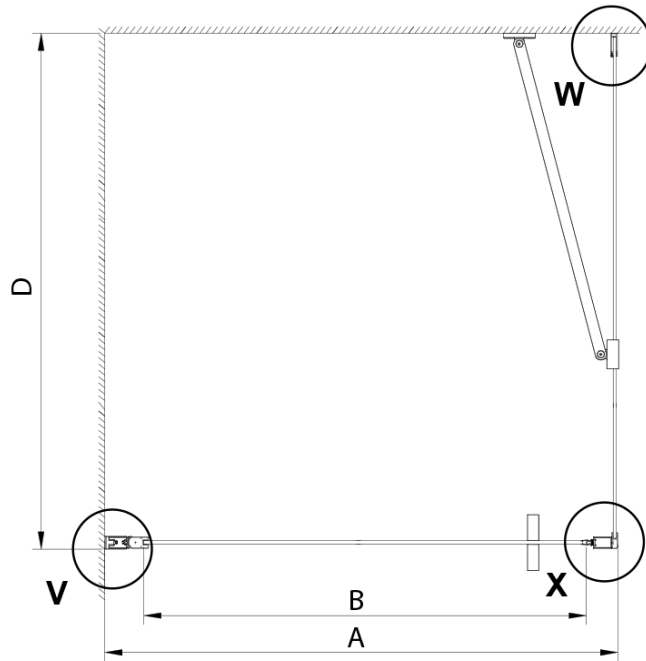

LORO Rectangular screen 700x800mm

Order code: GN4470-03

Basic information

Brand: Gelco

Series: LORO

Size

Width: 700 mm

Height: 2000 mm

Depth: 800 mm

Properties

Profile colour: Chrome - polished aluminum

Shape: Rectangular shower enclosures

Type of opening: Single pivot door

Opening direction: Versatile

Opening width: 570 mm

Glass colour: TRANSPARENT glass

Glass finish: Coated glass

Glass thickness: 6 mm

Properties: Frameless design, Opening outside and inside

Weight / Piece: 60.0 kg

Packaging: 2 Piece

Warranty: 2 years

Technical sheet

GN4470/GN4480/GN4490 + GN3580/GN3590/GN3510/GN3512

Model	A	B	D
GN4470	685-715	570	
GN4480	785-815	670	
GN4490	885-915	770	
GN3580			785-805
GN3590			885-905
GN3510			985-1005
GN3512			1185-1205