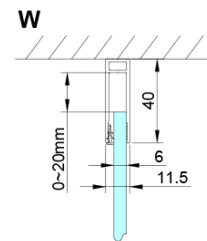

LORO Rectangular screen 700x800mm

Order code: GN4470-03

Basic information

Brand: Gelco

Series: LORO

Size

Width: 700 mm

Height: 2000 mm

Depth: 800 mm

Properties

Profile colour: Chrome - polished aluminum

Shape: Rectangular shower enclosures

Type of opening: Single pivot door

Opening direction: Versatile

Opening width: 570 mm

Glass colour: TRANSPARENT glass

Glass finish: Coated glass

Glass thickness: 6 mm

Properties: Frameless design, Opening outside and inside

Weight / Piece: 60.0 kg

Packaging: 2 Piece

Warranty: 2 years

Technical sheet

GN4470/GN4480/GN4490 + GN3580/GN3590/GN3510/GN3512