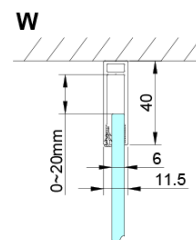

LORO Rectangular screen 700x800mm

Order code: GN4470-03

Basic information

Brand: Gelco

Series: LORO

Size

Width: 700 mm

Height: 2000 mm

Depth: 800 mm

Properties

Profile colour: Chrome - polished aluminum

Shape: Rectangular shower enclosures

Type of opening: Single pivot door

Opening direction: Versatile

Opening width: 570 mm

Glass colour: TRANSPARENT glass

Glass finish: Coated glass

Glass thickness: 6 mm

Properties: Frameless design, Opening outside and inside

Weight / Piece: 60.0 kg

Packaging: 2 Piece

Warranty: 2 years

Technical sheet

GN4470/GN4480/GN4490 + GN3580/GN3590/GN3510/GN3512