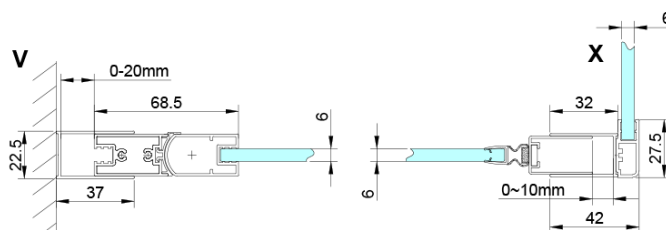

LORO Rectangular screen 700x800mm

Order code: GN4470-03

Basic information

Brand: Gelco

Series: LORO

Size

Width: 700 mm

Height: 2000 mm

Depth: 800 mm

Properties

Profile colour: Chrome - polished aluminum

Shape: Rectangular shower enclosures

Type of opening: Single pivot door

Opening direction: Versatile

Opening width: 570 mm

Glass colour: TRANSPARENT glass

Glass finish: Coated glass

Glass thickness: 6 mm

Properties: Frameless design, Opening outside and inside

Weight / Piece: 60.0 kg

Packaging: 2 Piece

Warranty: 2 years

Technical sheet

GN4470/GN4480/GN4490 + GN3580/GN3590/GN3510/GN3512