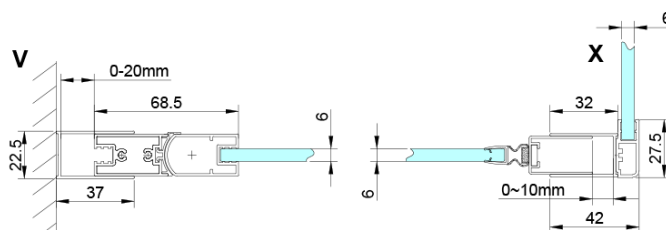

LORO Rectangular screen 700x1200mm

Order code: GN4470-02

Basic information

Brand: Gelco

Series: LORO

Size

Width: 700 mm

Height: 2000 mm

Depth: 1200 mm

Properties

Profile colour: Chrome - polished aluminum

Shape: Rectangular shower enclosures

Type of opening: Single pivot door

Opening direction: Versatile

Opening width: 570 mm

Glass colour: TRANSPARENT glass

Glass finish: Coated glass

Glass thickness: 6 mm

Properties: Frameless design, Opening outside and inside

Weight / Piece: 66.0 kg

Packaging: 2 Piece

Warranty: 2 years

Technical sheet

GN4470/GN4480/GN4490 + GN3580/GN3590/GN3510/GN3512