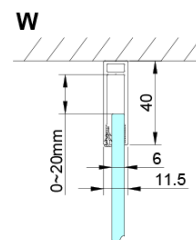

LORO Rectangular screen 700x1200mm

Order code: GN4470-02

Basic information

Brand: Gelco

Series: LORO

Size

Width: 700 mm

Height: 2000 mm

Depth: 1200 mm

Properties

Profile colour: Chrome - polished aluminum

Shape: Rectangular shower enclosures

Type of opening: Single pivot door

Opening direction: Versatile

Opening width: 570 mm

Glass colour: TRANSPARENT glass

Glass finish: Coated glass

Glass thickness: 6 mm

Properties: Frameless design, Opening outside and inside

Weight / Piece: 66.0 kg

Packaging: 2 Piece

Warranty: 2 years

Technical sheet

GN4470/GN4480/GN4490 + GN3580/GN3590/GN3510/GN3512