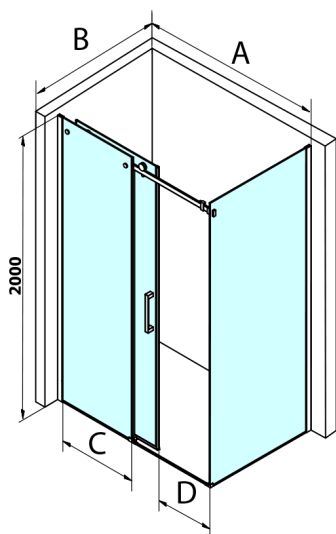

DRAGON BLACK side screen 900mm, clear glass

Order code: GD7290B

Size

Height: 2000 mm

Depth: 900 mm

Properties

Warranty: 3 years

Technical sheet

MODEL	A	C	D
GD4611B	1020-1110	510	420
GD4612B	1120-1210	560	470
GD4613B	1220-1310	610	520
GD4614B	1320-1410	660	570
GD4615B	1420-1510	710	620
GD4616B	1520-1610	760	670

MODEL	B
GD7280B	780-800
GD7290B	880-900