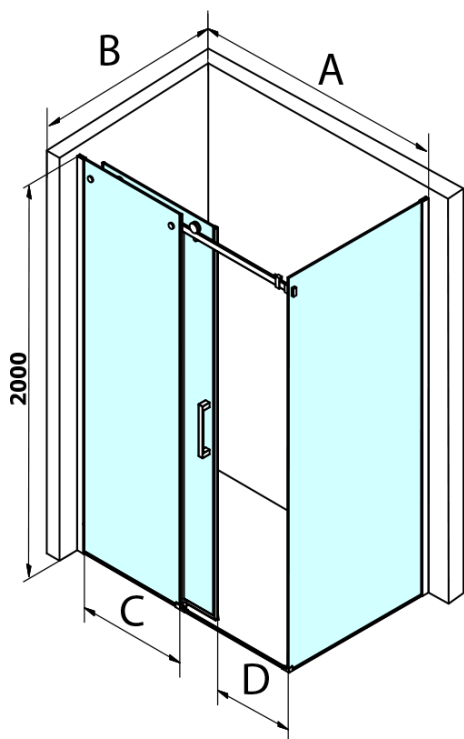

DRAGON BLACK Side Panel 800mm, clear glass

Order code: GD7280B

Basic information

Brand: Gelco
Series: DRAGON

Size

Height: 2000 mm
Depth: 800 mm

Properties

Profile colour: Black matt
Shape: Fixed panel for shower door
Glass colour: TRANSPARENT glass
Glass finish: Coated glass
Glass thickness: 8 mm
Properties: Frameless design
Weight / Piece: 35.5 kg
Packaging: 1 Piece
Warranty: 3 years

Technical sheet

| MODEL | A | C | D |
|---------|-----------|-----|-----|
| GD4611B | 1020-1110 | 510 | 420 |
| GD4612B | 1120-1210 | 560 | 470 |
| GD4613B | 1220-1310 | 610 | 520 |
| GD4614B | 1320-1410 | 660 | 570 |
| GD4615B | 1420-1510 | 710 | 620 |
| GD4616B | 1520-1610 | 760 | 670 |