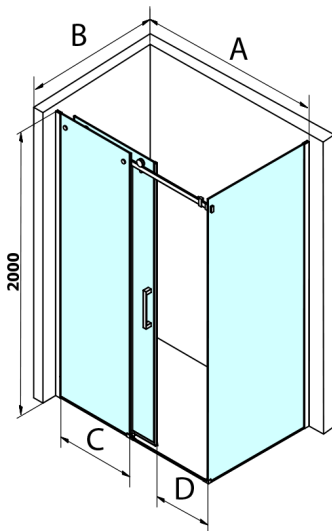

Technical sheet