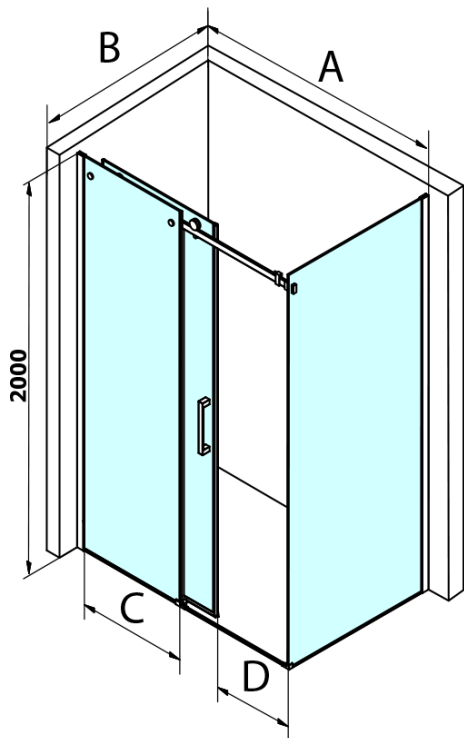

Order code: GD4615B

Basic information

Brand: Gelco
Series: DRAGON

Size

Width: 1500 mm
Height: 2000 mm

Properties

Profile colour: Black matt
Shape: Alcove door
Type of opening: Sliding door
Opening direction: Versatile
Opening width: 620 mm
Glass colour: TRANSPARENT glass
Glass finish: Coated glass
Glass thickness: 8 mm
Installation width from: 1420 mm
Installation width up to: 1510 mm
Properties: Frameless design
Weight / Piece: 68.0 kg
Packaging: 2 Piece
Warranty: 3 years

Spare parts

DRAGON (Order code: NDGD05)
DRAGON mounting kit (Order code: NDGD04)

Technical sheet

| MODEL | A | B | C |
|---------|-----------|-----|-----|
| GD4611B | 1020-1110 | 510 | 420 |
| GD4612B | 1120-1210 | 560 | 470 |
| GD4613B | 1220-1310 | 610 | 520 |
| GD4614B | 1320-1410 | 660 | 570 |
| GD4615B | 1420-1510 | 710 | 620 |
| GD4616B | 1520-1610 | 760 | 670 |