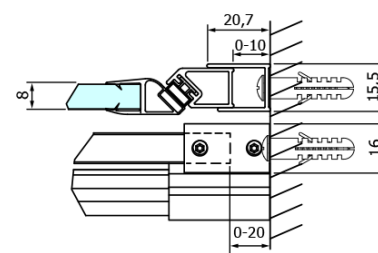

Order code: GD4615B

Basic information

Brand: Gelco
Series: DRAGON

Size

Width: 1500 mm
Height: 2000 mm

Properties

Profile colour: Black matt
Shape: Alcove door
Type of opening: Sliding door
Opening direction: Versatile
Opening width: 620 mm
Glass colour: TRANSPARENT glass
Glass finish: Coated glass
Glass thickness: 8 mm
Installation width from: 1420 mm
Installation width up to: 1510 mm
Properties: Frameless design
Weight / Piece: 68.0 kg
Packaging: 2 Piece
Warranty: 3 years

Spare parts

DRAGON (Order code: NDGD05)
DRAGON mounting kit (Order code: NDGD04)

Technical sheet

| MODEL | A | B | C |
|---------|-----------|-----|-----|
| GD4611B | 1020-1110 | 510 | 420 |
| GD4612B | 1120-1210 | 560 | 470 |
| GD4613B | 1220-1310 | 610 | 520 |
| GD4614B | 1320-1410 | 660 | 570 |
| GD4615B | 1420-1510 | 710 | 620 |
| GD4616B | 1520-1610 | 760 | 670 |

| MODEL | B |
|---------|---------|
| GD7280B | 780-800 |
| GD7290B | 880-900 |