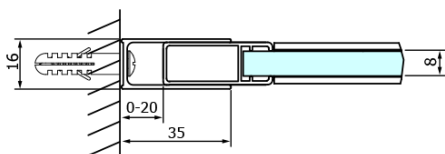

Order code: GD4615B

Basic information

Brand: Gelco
Series: DRAGON

Size

Width: 1500 mm
Height: 2000 mm

Properties

Profile colour: Black matt
Shape: Alcove door
Type of opening: Sliding door
Opening direction: Versatile
Opening width: 620 mm
Glass colour: TRANSPARENT glass
Glass finish: Coated glass
Glass thickness: 8 mm
Installation width from: 1420 mm
Installation width up to: 1510 mm
Properties: Frameless design
Weight / Piece: 68.0 kg
Packaging: 2 Piece
Warranty: 3 years

Spare parts

DRAGON (Order code: NDGD05)
DRAGON mounting kit (Order code: NDGD04)

Technical sheet

| MODEL | A | B | C |
|---------|-----------|-----|-----|
| GD4611B | 1020-1110 | 510 | 420 |
| GD4612B | 1120-1210 | 560 | 470 |
| GD4613B | 1220-1310 | 610 | 520 |
| GD4614B | 1320-1410 | 660 | 570 |
| GD4615B | 1420-1510 | 710 | 620 |
| GD4616B | 1520-1610 | 760 | 670 |