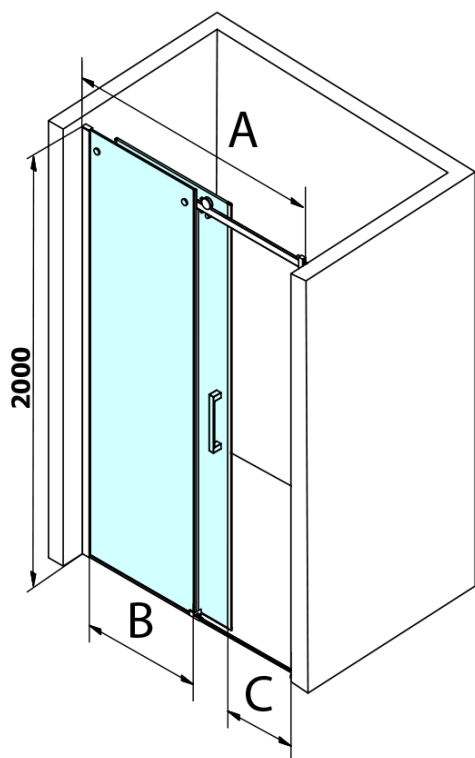

Technical sheet

MODEL	A	B	C
GD4611B	1020-1110	510	420
GD4612B	1120-1210	560	470
GD4613B	1220-1310	610	520
GD4614B	1320-1410	660	570
GD4615B	1420-1510	710	620
GD4616B	1520-1610	760	670