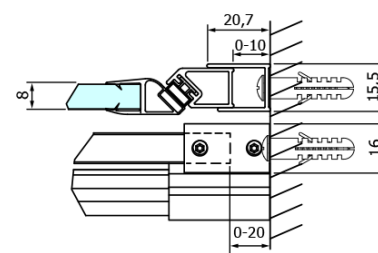

Order code: GD4614B

Basic information

Brand: Gelco
Series: DRAGON

Size

Width: 1400 mm
Height: 2000 mm

Properties

Profile colour: Black matt
Shape: Alcove door
Type of opening: Sliding door
Opening direction: Versatile
Opening width: 570 mm
Glass colour: TRANSPARENT glass
Glass finish: Coated glass
Glass thickness: 8 mm
Installation width from: 1320 mm
Installation width up to: 1410 mm
Properties: Frameless design
Weight / Piece: 64.378 kg
Packaging: 1 Piece
Warranty: 3 years

Spare parts

DRAGON (Order code: NDGD05)
DRAGON mounting kit (Order code: NDGD04)

Technical sheet

MODEL	A	B	C
GD4611B	1020-1110	510	420
GD4612B	1120-1210	560	470
GD4613B	1220-1310	610	520
GD4614B	1320-1410	660	570
GD4615B	1420-1510	710	620
GD4616B	1520-1610	760	670

MODEL	A	C	D
GD4611B	1020-1110	510	420
GD4612B	1120-1210	560	470
GD4613B	1220-1310	610	520
GD4614B	1320-1410	660	570
GD4615B	1420-1510	710	620
GD4616B	1520-1610	760	670

MODEL	B
GD7280B	780-800
GD7290B	880-900