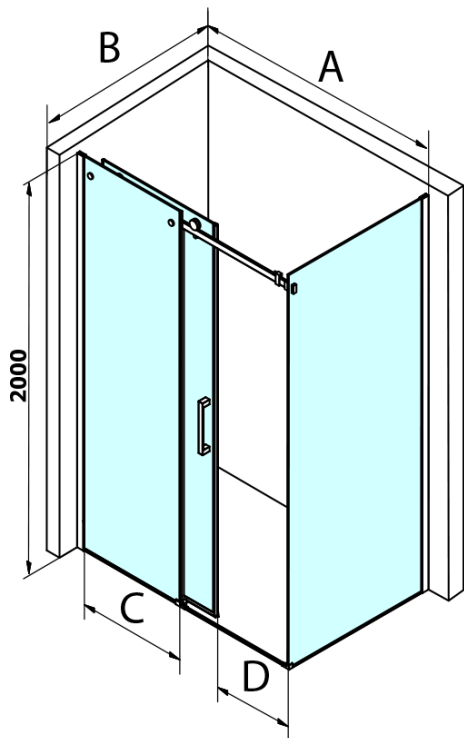

Order code: GD4614B

Basic information

Brand: Gelco
Series: DRAGON

Size

Width: 1400 mm
Height: 2000 mm

Properties

Profile colour: Black matt
Shape: Alcove door
Type of opening: Sliding door
Opening direction: Versatile
Opening width: 570 mm
Glass colour: TRANSPARENT glass
Glass finish: Coated glass
Glass thickness: 8 mm
Installation width from: 1320 mm
Installation width up to: 1410 mm
Properties: Frameless design
Weight / Piece: 64.378 kg
Packaging: 1 Piece
Warranty: 3 years

Spare parts

DRAGON (Order code: NDGD05)
DRAGON mounting kit (Order code: NDGD04)

Technical sheet

MODEL	A	B	C
GD4611B	1020-1110	510	420
GD4612B	1120-1210	560	470
GD4613B	1220-1310	610	520
GD4614B	1320-1410	660	570
GD4615B	1420-1510	710	620
GD4616B	1520-1610	760	670