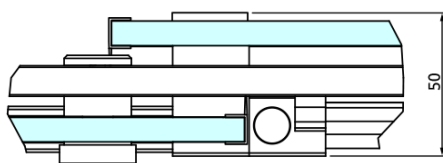

Technical sheet

MODEL	A	B	C
GD4611B	1020-1110	510	420
GD4612B	1120-1210	560	470
GD4613B	1220-1310	610	520
GD4614B	1320-1410	660	570
GD4615B	1420-1510	710	620
GD4616B	1520-1610	760	670