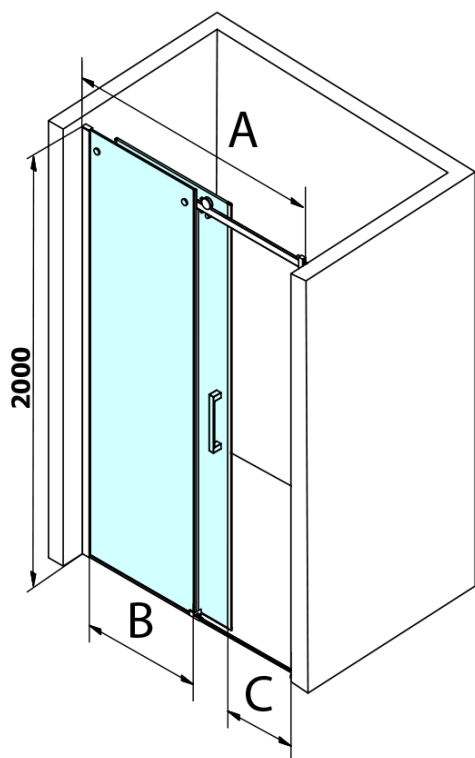

Order code: GD4614B

Basic information

Brand: Gelco
Series: DRAGON

Size

Width: 1400 mm
Height: 2000 mm

Properties

Profile colour: Black matt
Shape: Alcove door
Type of opening: Sliding door
Opening direction: Versatile
Opening width: 570 mm
Glass colour: TRANSPARENT glass
Glass finish: Coated glass
Glass thickness: 8 mm
Installation width from: 1320 mm
Installation width up to: 1410 mm
Properties: Frameless design
Weight / Piece: 64.378 kg
Packaging: 1 Piece
Warranty: 3 years

Spare parts

DRAGON (Order code: NDGD05)
DRAGON mounting kit (Order code: NDGD04)

Technical sheet

MODEL	A	B	C
GD4611B	1020-1110	510	420
GD4612B	1120-1210	560	470
GD4613B	1220-1310	610	520
GD4614B	1320-1410	660	570
GD4615B	1420-1510	710	620
GD4616B	1520-1610	760	670