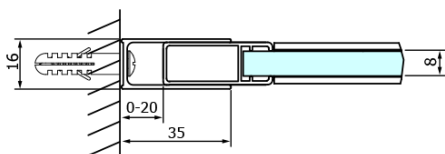

Order code: GD4614B

Basic information

Brand: Gelco
Series: DRAGON

Size

Width: 1400 mm
Height: 2000 mm

Properties

Profile colour: Black matt
Shape: Alcove door
Type of opening: Sliding door
Opening direction: Versatile
Opening width: 570 mm
Glass colour: TRANSPARENT glass
Glass finish: Coated glass
Glass thickness: 8 mm
Installation width from: 1320 mm
Installation width up to: 1410 mm
Properties: Frameless design
Weight / Piece: 64.378 kg
Packaging: 1 Piece
Warranty: 3 years

Spare parts

DRAGON (Order code: NDGD05)
DRAGON mounting kit (Order code: NDGD04)

Technical sheet

MODEL	A	B	C
GD4611B	1020-1110	510	420
GD4612B	1120-1210	560	470
GD4613B	1220-1310	610	520
GD4614B	1320-1410	660	570
GD4615B	1420-1510	710	620
GD4616B	1520-1610	760	670