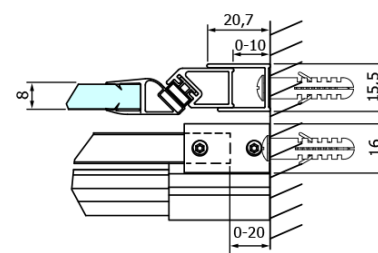

Order code: GD4614B

Basic information

Brand: Gelco
Series: DRAGON

Size

Width: 1400 mm
Height: 2000 mm

Properties

Profile colour: Black matt
Shape: Alcove door
Type of opening: Sliding door
Opening direction: Versatile
Opening width: 570 mm
Glass colour: TRANSPARENT glass
Glass finish: Coated glass
Glass thickness: 8 mm
Installation width from: 1320 mm
Installation width up to: 1410 mm
Properties: Frameless design
Weight / Piece: 64.378 kg
Packaging: 1 Piece
Warranty: 3 years

Spare parts

DRAGON spare set of magnetic seal + glass magnet, 2000mm (Order code: NDGD05)
DRAGON mounting kit (Order code: NDGD04)

Technical sheet

MODEL	A	B	C
GD4611B	1020-1110	510	420
GD4612B	1120-1210	560	470
GD4613B	1220-1310	610	520
GD4614B	1320-1410	660	570
GD4615B	1420-1510	710	620
GD4616B	1520-1610	760	670

MODEL	A	C	D
GD4611B	1020-1110	510	420
GD4612B	1120-1210	560	470
GD4613B	1220-1310	610	520
GD4614B	1320-1410	660	570
GD4615B	1420-1510	710	620
GD4616B	1520-1610	760	670

MODEL	B
GD7280B	780-800
GD7290B	880-900