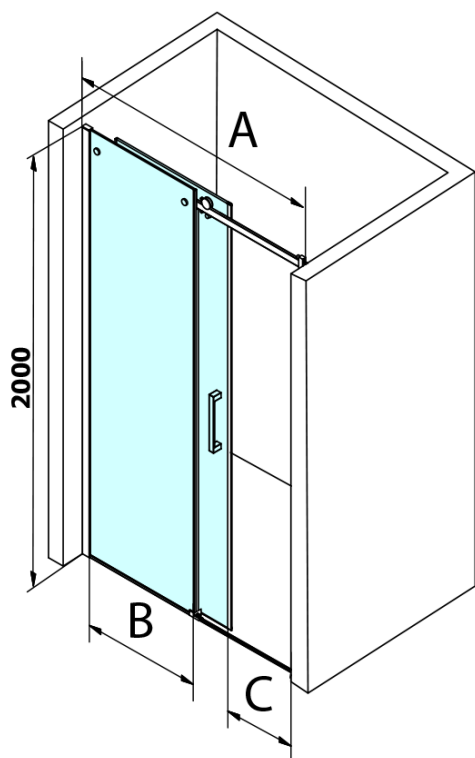

Order code: GD4614B

Basic information

Brand: Gelco
Series: DRAGON

Size

Width: 1400 mm
Height: 2000 mm

Properties

Profile colour: Black matt
Shape: Alcove door
Type of opening: Sliding door
Opening direction: Versatile
Opening width: 570 mm
Glass colour: TRANSPARENT glass
Glass finish: Coated glass
Glass thickness: 8 mm
Installation width from: 1320 mm
Installation width up to: 1410 mm
Properties: Frameless design
Weight / Piece: 64.378 kg
Packaging: 1 Piece
Warranty: 3 years

Spare parts

DRAGON spare set of magnetic seal + glass magnet, 2000mm (Order code: NDGD05)
DRAGON mounting kit (Order code: NDGD04)

Technical sheet

MODEL	A	B	C
GD4611B	1020-1110	510	420
GD4612B	1120-1210	560	470
GD4613B	1220-1310	610	520
GD4614B	1320-1410	660	570
GD4615B	1420-1510	710	620
GD4616B	1520-1610	760	670