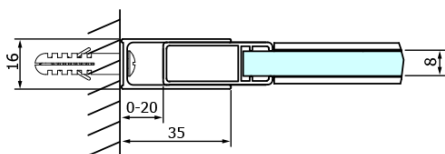

Order code: GD4614B

Basic information

Brand: Gelco
Series: DRAGON

Size

Width: 1400 mm
Height: 2000 mm

Properties

Profile colour: Black matt
Shape: Alcove door
Type of opening: Sliding door
Opening direction: Versatile
Opening width: 570 mm
Glass colour: TRANSPARENT glass
Glass finish: Coated glass
Glass thickness: 8 mm
Installation width from: 1320 mm
Installation width up to: 1410 mm
Properties: Frameless design
Weight / Piece: 64.378 kg
Packaging: 1 Piece
Warranty: 3 years

Spare parts

DRAGON spare set of magnetic seal + glass magnet, 2000mm (Order code: NDGD05)
DRAGON mounting kit (Order code: NDGD04)

Technical sheet

MODEL	A	B	C
GD4611B	1020-1110	510	420
GD4612B	1120-1210	560	470
GD4613B	1220-1310	610	520
GD4614B	1320-1410	660	570
GD4615B	1420-1510	710	620
GD4616B	1520-1610	760	670