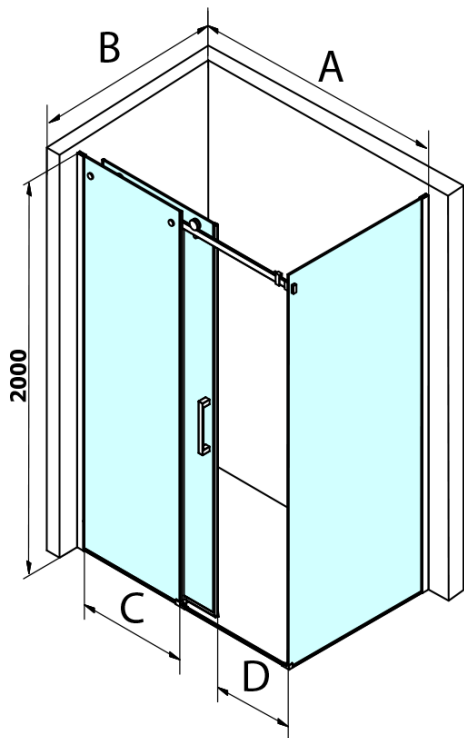

Order code: GD4614B

Basic information

Brand: Gelco
Series: DRAGON

Size

Width: 1400 mm
Height: 2000 mm

Properties

Profile colour: Black matt
Shape: Alcove door
Type of opening: Sliding door
Opening direction: Versatile
Opening width: 570 mm
Glass colour: TRANSPARENT glass
Glass finish: Coated glass
Glass thickness: 8 mm
Installation width from: 1320 mm
Installation width up to: 1410 mm
Properties: Frameless design
Weight / Piece: 64.378 kg
Packaging: 1 Piece
Warranty: 3 years

Spare parts

DRAGON spare set of magnetic seal + glass magnet, 2000mm (Order code: NDGD05)
DRAGON mounting kit (Order code: NDGD04)

Technical sheet

MODEL	A	B	C
GD4611B	1020-1110	510	420
GD4612B	1120-1210	560	470
GD4613B	1220-1310	610	520
GD4614B	1320-1410	660	570
GD4615B	1420-1510	710	620
GD4616B	1520-1610	760	670