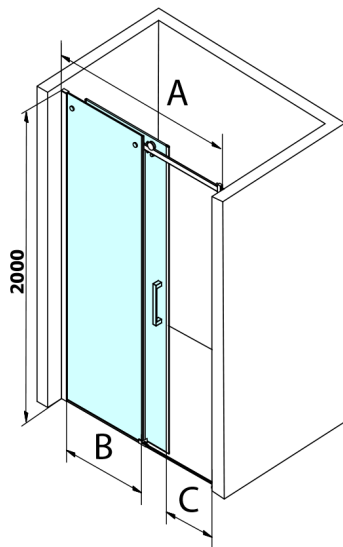

DRAGON BLACK Shower Door 1300mm, clear glass

Order code: GD4613B

Size

Width: 1300 mm

Height: 2000 mm

Properties

Warranty: 3 years

Technical sheet

MODEL	A	B	C
GD4611B	1020-1110	510	420
GD4612B	1120-1210	560	470
GD4613B	1220-1310	610	520
GD4614B	1320-1410	660	570
GD4615B	1420-1510	710	620
GD4616B	1520-1610	760	670

MODEL	A	C	D
GD4611B	1020-1110	510	420
GD4612B	1120-1210	560	470
GD4613B	1220-1310	610	520
GD4614B	1320-1410	660	570
GD4615B	1420-1510	710	620
GD4616B	1520-1610	760	670

MODEL	B
GD7280B	780-800
GD7290B	880-900