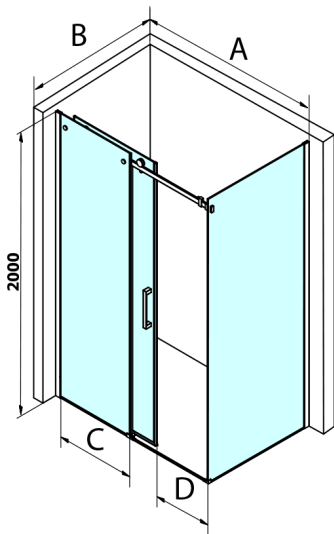

DRAGON BLACK Shower Door 1300mm, clear glass

Order code: GD4613B

Size

Width: 1300 mm

Height: 2000 mm

Properties

Warranty: 3 years

Technical sheet

MODEL	A	B	C
GD4611B	1020-1110	510	420
GD4612B	1120-1210	560	470
GD4613B	1220-1310	610	520
GD4614B	1320-1410	660	570
GD4615B	1420-1510	710	620
GD4616B	1520-1610	760	670

MODEL	A	C	D
GD4611B	1020-1110	510	420
GD4612B	1120-1210	560	470
GD4613B	1220-1310	610	520
GD4614B	1320-1410	660	570
GD4615B	1420-1510	710	620
GD4616B	1520-1610	760	670

MODEL	B
GD7280B	780-800
GD7290B	880-900