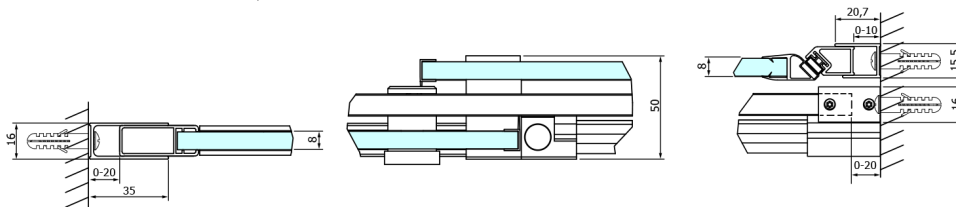

DRAGON BLACK Shower Door 1300mm, clear glass

Order code: GD4613B

Size

Width: 1300 mm

Height: 2000 mm

Properties

Warranty: 3 years

Technical sheet

MODEL	A	B	C
GD4611B	1020-1110	510	420
GD4612B	1120-1210	560	470
GD4613B	1220-1310	610	520
GD4614B	1320-1410	660	570
GD4615B	1420-1510	710	620
GD4616B	1520-1610	760	670

MODEL	A	C	D
GD4611B	1020-1110	510	420
GD4612B	1120-1210	560	470
GD4613B	1220-1310	610	520
GD4614B	1320-1410	660	570
GD4615B	1420-1510	710	620
GD4616B	1520-1610	760	670

MODEL	B
GD7280B	780-800
GD7290B	880-900