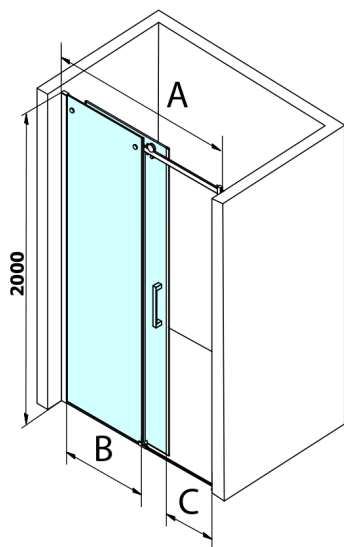

Technical sheet

MODEL	A	B	C
GD4611B	1020-1110	510	420
GD4612B	1120-1210	560	470
GD4613B	1220-1310	610	520
GD4614B	1320-1410	660	570
GD4615B	1420-1510	710	620
GD4616B	1520-1610	760	670