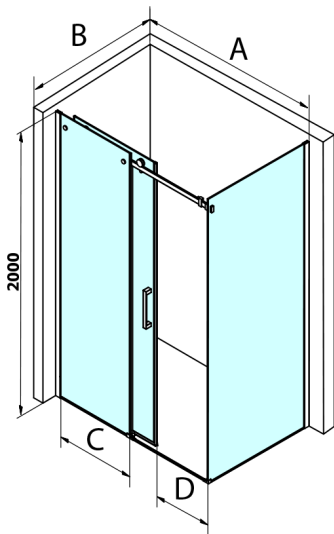

MODEL	A	C	D
GD4611B	1020-1110	510	420
GD4612B	1120-1210	560	470
GD4613B	1220-1310	610	520
GD4614B	1320-1410	660	570
GD4615B	1420-1510	710	620
GD4616B	1520-1610	760	670

MODEL	B
GD7280B	780-800
GD7290B	880-900