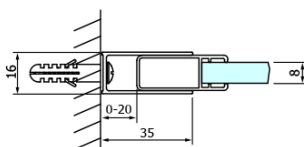

DRAGON BLACK Shower Door for corner entrance 800 mm, clear glass

Order code: GD4280B

Basic information

Brand: Gelco
Series: DRAGON

Size

Width: 800 mm
Height: 2000 mm

Properties

Profile colour: Black matt
Shape: Combinable door
Type of opening: Sliding door
Glass colour: TRANSPARENT glass
Glass finish: Coated glass
Glass thickness: 8 mm
Properties: Frameless design
Weight / Piece: 38.0 kg
Packaging: 1 Piece
Warranty: 3 years

Spare parts

DRAGON mounting kit (Order code: NDGD04)

**DRAGON BLACK Shower Door for corner entrance 800 mm,
clear glass**

Technical sheet

| MODEL | A | B | C |
|---------|----------|-----|-----|
| GD4280B | 780-880 | 385 | 360 |
| GD4290B | 880-900 | 450 | 410 |
| GD4210B | 980-1000 | 530 | 460 |

**DRAGON BLACK Shower Door for corner entrance 800 mm,
clear glass**

| MODEL | A | B | C | D | E |
|----------------|-----------|-----------|-----|-----|-----|
| GD4280GD4290 | 780-800 | 880-900 | 420 | 360 | 410 |
| GD4280GD4210 | 780-800 | 980-1000 | 460 | 360 | 460 |
| GD4280GD4211 | 780-800 | 1080-1100 | 500 | 360 | 510 |
| GD4280GD4212 | 780-800 | 1180-1200 | 545 | 360 | 560 |
| GD4290GD4210 | 880-900 | 980-1000 | 495 | 410 | 460 |
| GD4290GD4211 | 880-900 | 1080-1100 | 530 | 410 | 510 |
| GD4290GD4212 | 880-900 | 1180-1200 | 575 | 410 | 560 |
| GD4210GD4211 | 980-1000 | 1080-1100 | 565 | 460 | 510 |
| GD4210GD4212 | 980-1000 | 1180-1200 | 605 | 460 | 560 |
| GD4211GD4212 | 1080-1100 | 1180-1200 | 635 | 510 | 560 |
| GD4280BGD4290B | 780-800 | 880-900 | 420 | 360 | 410 |
| GD4280BGD4210B | 780-800 | 980-1000 | 460 | 360 | 460 |
| GD4290BGD4210B | 880-900 | 980-1000 | 495 | 410 | 460 |