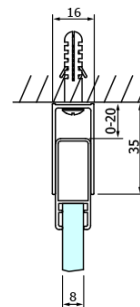

DRAGON BLACK Shower Door for corner entrance 800 mm, clear glass

Order code: GD4280B

Basic information

Brand: Gelco
Series: DRAGON

Size

Width: 800 mm
Height: 2000 mm

Properties

Profile colour: Black matt
Shape: Combinable door
Type of opening: Sliding door
Glass colour: TRANSPARENT glass
Glass finish: Coated glass
Glass thickness: 8 mm
Properties: Frameless design
Weight / Piece: 38.0 kg
Packaging: 1 Piece
Warranty: 3 years

Spare parts

DRAGON mounting kit (Order code: NDGD04)

**DRAGON BLACK Shower Door for corner entrance 800 mm,
clear glass**

Technical sheet

| MODEL | A | B | C |
|---------|----------|-----|-----|
| GD4280B | 780-880 | 385 | 360 |
| GD4290B | 880-900 | 450 | 410 |
| GD4210B | 980-1000 | 530 | 460 |

**DRAGON BLACK Shower Door for corner entrance 800 mm,
clear glass**

| MODEL | A | B | C | D | E |
|----------------|-----------|-----------|-----|-----|-----|
| GD4280GD4290 | 780-800 | 880-900 | 420 | 360 | 410 |
| GD4280GD4210 | 780-800 | 980-1000 | 460 | 360 | 460 |
| GD4280GD4211 | 780-800 | 1080-1100 | 500 | 360 | 510 |
| GD4280GD4212 | 780-800 | 1180-1200 | 545 | 360 | 560 |
| GD4290GD4210 | 880-900 | 980-1000 | 495 | 410 | 460 |
| GD4290GD4211 | 880-900 | 1080-1100 | 530 | 410 | 510 |
| GD4290GD4212 | 880-900 | 1180-1200 | 575 | 410 | 560 |
| GD4210GD4211 | 980-1000 | 1080-1100 | 565 | 460 | 510 |
| GD4210GD4212 | 980-1000 | 1180-1200 | 605 | 460 | 560 |
| GD4211GD4212 | 1080-1100 | 1180-1200 | 635 | 510 | 560 |
| GD4280BGD4290B | 780-800 | 880-900 | 420 | 360 | 410 |
| GD4280BGD4210B | 780-800 | 980-1000 | 460 | 360 | 460 |
| GD4290BGD4210B | 880-900 | 980-1000 | 495 | 410 | 460 |