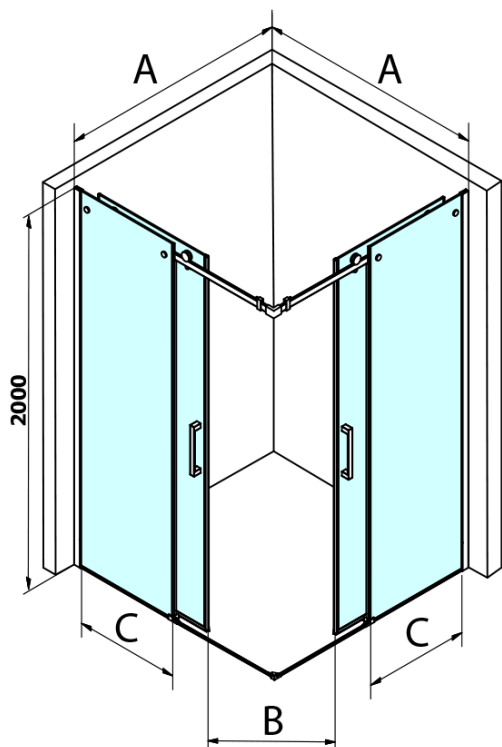

DRAGON BLACK Shower Door for corner entrance 800 mm, clear glass

Order code: GD4280B

Basic information

Brand: Gelco
Series: DRAGON

Size

Width: 800 mm
Height: 2000 mm

Properties

Profile colour: Black matt
Shape: Combinable door
Type of opening: Sliding door
Glass colour: TRANSPARENT glass
Glass finish: Coated glass
Glass thickness: 8 mm
Properties: Frameless design
Weight / Piece: 38.0 kg
Packaging: 1 Piece
Warranty: 3 years

Spare parts

DRAGON mounting kit (Order code: NDGD04)

**DRAGON BLACK Shower Door for corner entrance 800 mm,
clear glass**

Technical sheet

| MODEL | A | B | C |
|---------|----------|-----|-----|
| GD4280B | 780-880 | 385 | 360 |
| GD4290B | 880-900 | 450 | 410 |
| GD4210B | 980-1000 | 530 | 460 |

**DRAGON BLACK Shower Door for corner entrance 800 mm,
clear glass**

| MODEL | A | B | C | D | E |
|----------------|-----------|-----------|-----|-----|-----|
| GD4280GD4290 | 780-800 | 880-900 | 420 | 360 | 410 |
| GD4280GD4210 | 780-800 | 980-1000 | 460 | 360 | 460 |
| GD4280GD4211 | 780-800 | 1080-1100 | 500 | 360 | 510 |
| GD4280GD4212 | 780-800 | 1180-1200 | 545 | 360 | 560 |
| GD4290GD4210 | 880-900 | 980-1000 | 495 | 410 | 460 |
| GD4290GD4211 | 880-900 | 1080-1100 | 530 | 410 | 510 |
| GD4290GD4212 | 880-900 | 1180-1200 | 575 | 410 | 560 |
| GD4210GD4211 | 980-1000 | 1080-1100 | 565 | 460 | 510 |
| GD4210GD4212 | 980-1000 | 1180-1200 | 605 | 460 | 560 |
| GD4211GD4212 | 1080-1100 | 1180-1200 | 635 | 510 | 560 |
| GD4280BGD4290B | 780-800 | 880-900 | 420 | 360 | 410 |
| GD4280BGD4210B | 780-800 | 980-1000 | 460 | 360 | 460 |
| GD4290BGD4210B | 880-900 | 980-1000 | 495 | 410 | 460 |