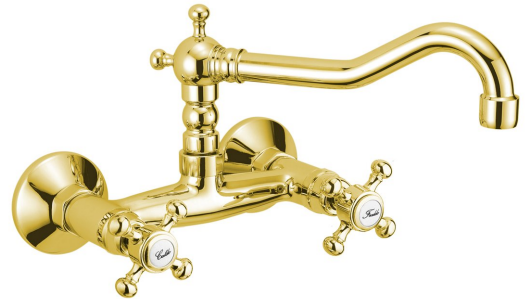

## ANTEA wall-mounted mixer, upper spout, gold

Order code: 3365

### Basic information

Brand: Sapho  
Series: ANTEA

### Properties

Colour: Gold  
Material: Brass  
Shape: Retro  
Installation: Wall-mounted 150 mm  
Type of control: Knob  
Equipment: Rotary spout  
Weight / Piece: 1.23 kg  
Packaging: 1 Piece  
Warranty: 6 years

### Spare parts

Closing ceramic top 1/2", 8/24, right, Antea (Order code: VIT004)

ANTEA indicates of hot and cold water, pair, EN (Hot+Cold) (Order code: NDANTEA-HOT+COLD)

ANTEA indicates of hot and cold water, pair, IT (Caldo/Freddo) (Order code: NDANTEA-CALDO+FREDDO)