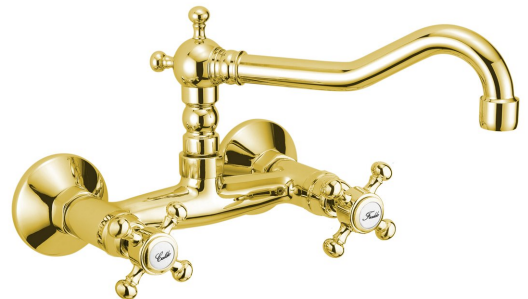

Order code: 3365

Basic information

Brand: Sapho
Series: ANTEA

Properties

Colour: Gold
Material: Brass
Shape: Retro
Installation: Wall-mounted 150 mm
Type of control: Knob
Equipment: Rotary spout
Weight / Piece: 1.23 kg
Packaging: 1 Piece
Warranty: 6 years

Spare parts

Closing ceramic top 1/2", 8/24, right, Antea (Order code: VIT004)

ANTEA indicates of cold water, CZ (Order code: NDANTEA-STUDENÁ)

ANTEA indicates of hot and cold water, pair, EN (Hot+Cold) (Order code: NDANTEA-HOT+COLD)

ANTEA indicates of hot water, CZ (Order code: NDANTEA-TEPLÁ)

ANTEA indicates of hot and cold water, pair, IT (Caldo/Freddo) (Order code: NDANTEA-CALDO+FREDDO)

Closing ceramic top 1/2", 8/20, right, Axia, Airtech, Epoca, Antea (Order code: VIT003)