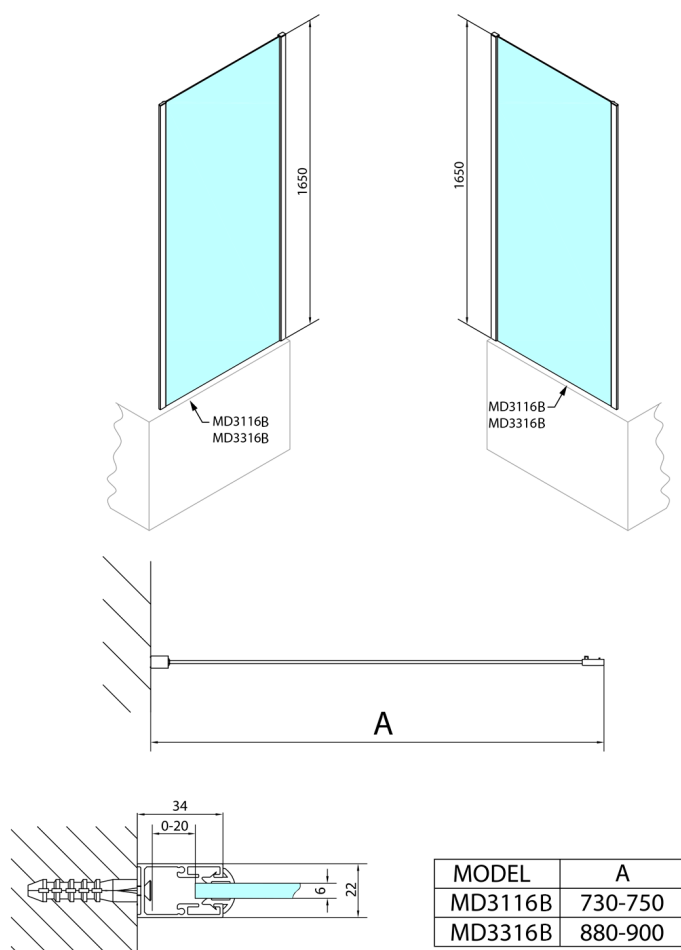

DEEP BLACK Side Panel 900x1650mm, clear glass

Order code: MD3316B

Size

Width: 900 mm

Height: 1650 mm

Properties

Warranty: 2 years

Technical sheet

MODEL	A
MD3116B	730-750
MD3316B	880-900