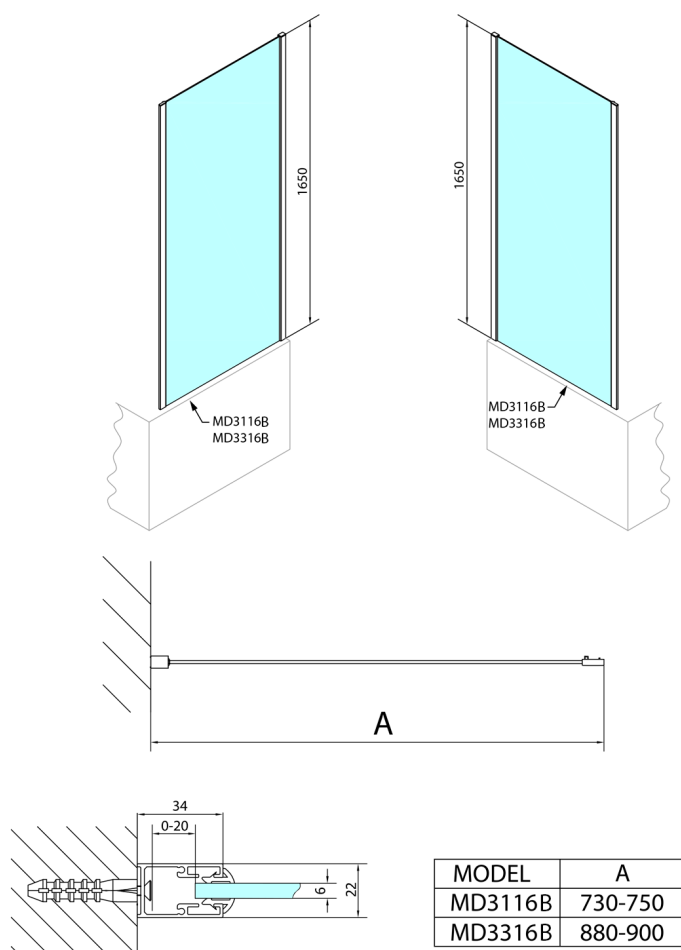

DEEP BLACK Side Panel 750x1650mm, clear glass

Order code: MD3116B

Size

Width: 750 mm

Height: 1650 mm

Properties

Warranty: 2 years

Technical sheet

MODEL	A
MD3116B	730-750
MD3316B	880-900