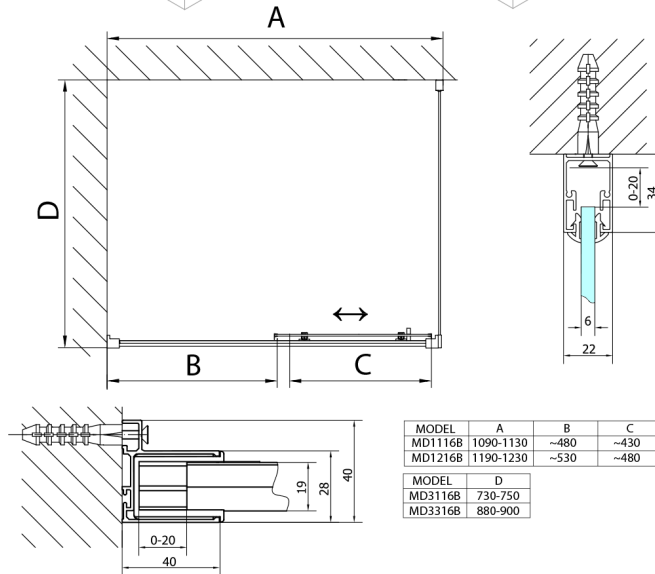

DEEP BLACK Shower Door 1200x1650mm, clear glass

Order code: MD1216B

Size

Width: 1200 mm

Height: 1650 mm

Properties

Warranty: 2 years

Technical sheet

MODEL	A	B	C
MD1116B	1090-1130	~480	~430
MD1216B	1190-1230	~530	~480

MODEL	D
MD3116B	730-750
MD3316B	880-900