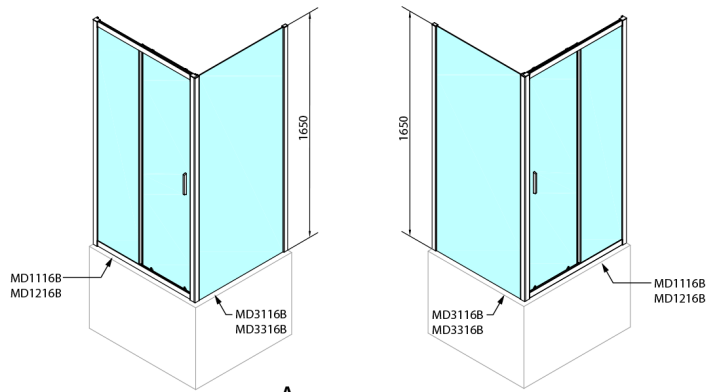

DEEP BLACK Shower Door 1200x1650mm, clear glass

Order code: MD1216B

Size

Width: 1200 mm

Height: 1650 mm

Properties

Warranty: 2 years

Technical sheet

MODEL	A	B	C
MD1116B	1090-1130	~480	~430
MD1216B	1190-1230	~530	~480

MODEL	D
MD3116B	730-750
MD3316B	880-900