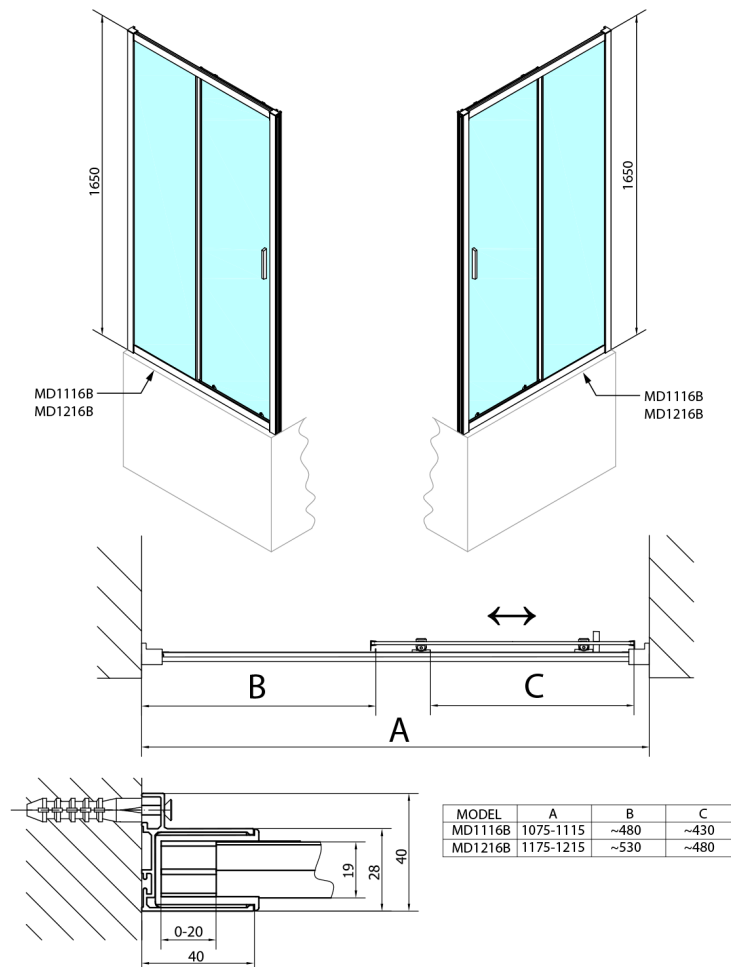

DEEP BLACK Shower Door 1200x1650mm, clear glass

Order code: MD1216B

Size

Width: 1200 mm

Height: 1650 mm

Properties

Warranty: 2 years

Technical sheet

MODEL	A	B	C
MD1116B	1090-1130	~480	~430
MD1216B	1190-1230	~530	~480

MODEL	D
MD3116B	730-750
MD3316B	880-900