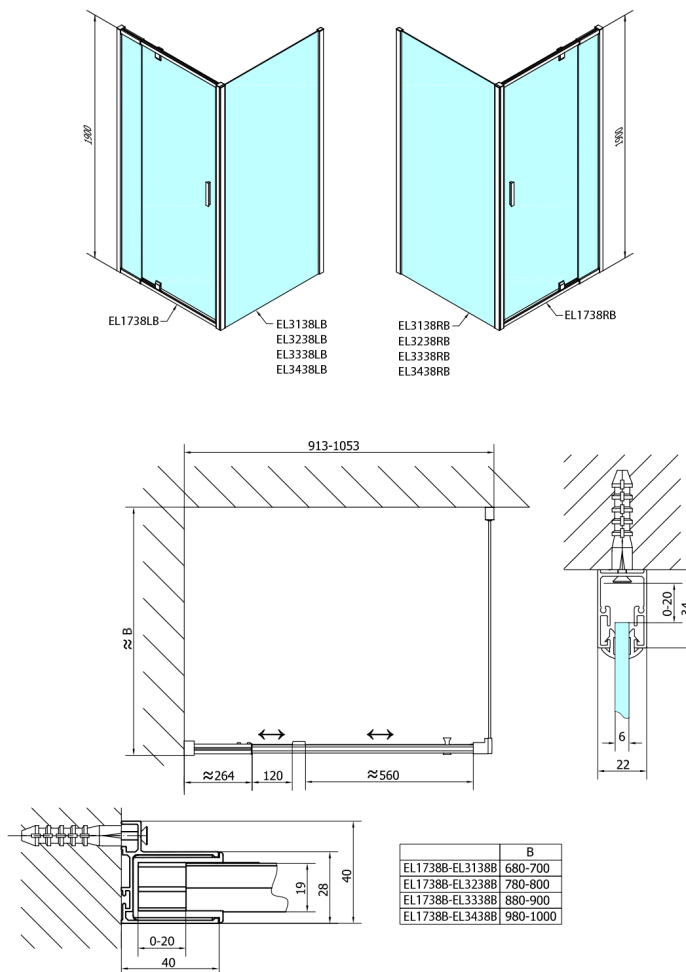

EASY BLACK pivot shower doors 880-1020mm, glass BRICK

Order code: EL1738B

Size

Width: 1020 mm

Height: 1900 mm

Properties

Warranty: 2 years

Technical sheet

EL1738LB

EL1738RB