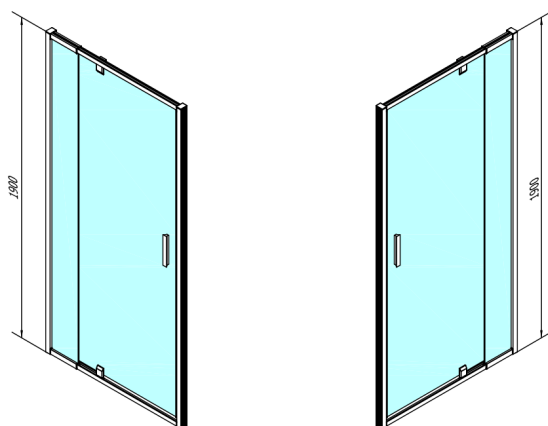

EASY BLACK pivot shower doors 880-1020mm, glass BRICK

Order code: EL1738B

Size

Width: 1020 mm

Height: 1900 mm

Properties

Warranty: 2 years

Technical sheet

EL1738LB

EL1738RB