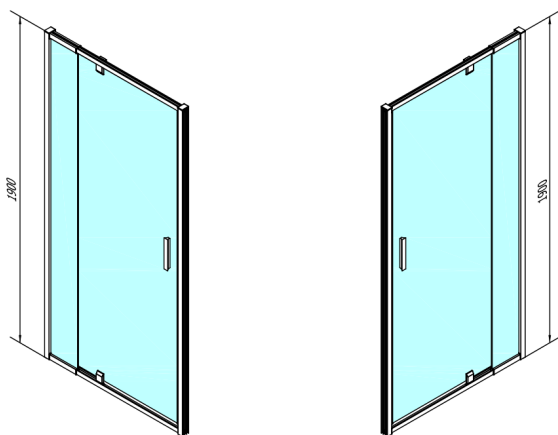

EASY BLACK pivot shower doors 760-900mm, glass Brick

Order code: EL1638B

Size

Width: 900 mm

Height: 1900 mm

Properties

Warranty: 2 years

Technical sheet

EL1638LB

EL1638RB