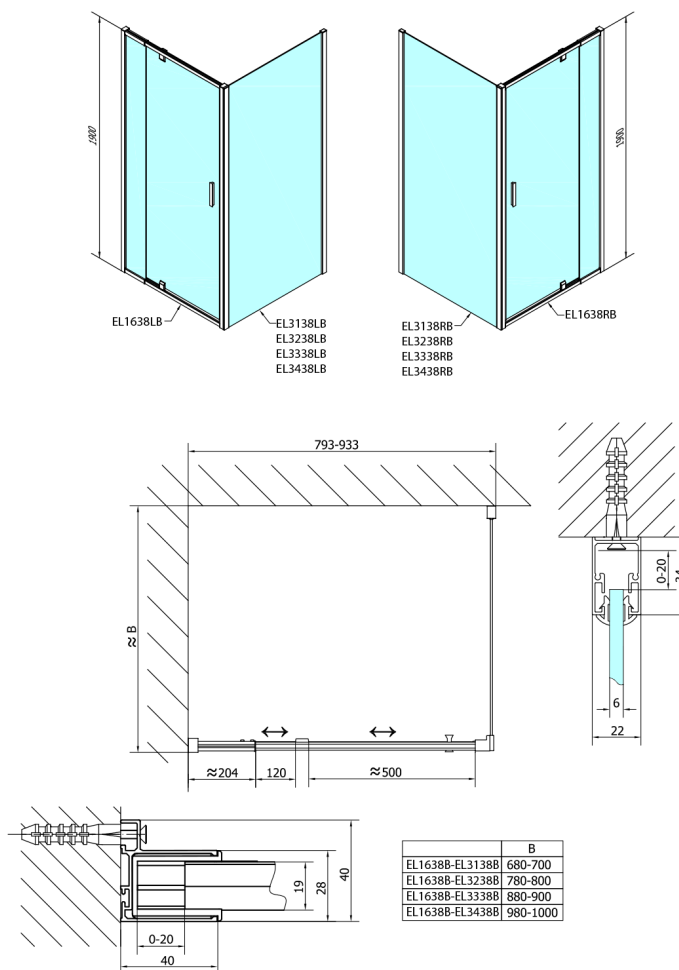

EASY BLACK pivot shower doors 760-900mm, glass Brick

Order code: EL1638B

Size

Width: 900 mm

Height: 1900 mm

Properties

Warranty: 2 years

Technical sheet

EL1638LB

EL1638RB