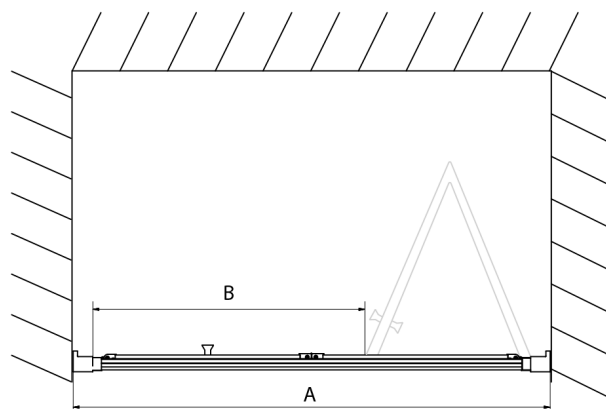

EASY BLACK Infold Shower Door 900mm, clear glass

Order code: EL1990B

Size

Width: 900 mm

Height: 1900 mm

Properties

Warranty: 2 years

Technical sheet

Type	EL1980B	EL1990B
A	770~810	870~910
B	480	550

Type	EL1980B	EL1990B
B	786-826	886-926
C	480	550