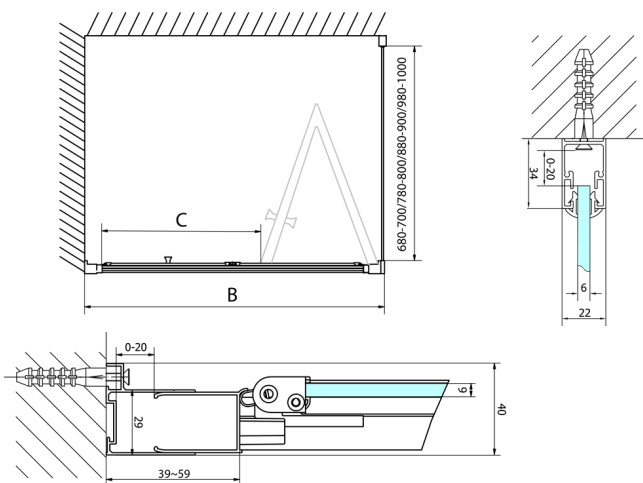

EASY BLACK Infold Shower Door 900mm, clear glass

Order code: EL1990B

Size

Width: 900 mm

Height: 1900 mm

Properties

Warranty: 2 years

Technical sheet

Type	EL1980B	EL1990B
A	770~810	870~910
B	480	550

Type	EL1980B	EL1990B
B	786-826	886-926
C	480	550