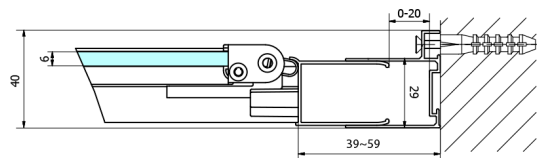

EASY BLACK Infold Shower Door 900mm, clear glass

Order code: EL1990B

Size

Width: 900 mm

Height: 1900 mm

Properties

Warranty: 2 years

Technical sheet

Type	EL1980B	EL1990B
A	770~810	870~910
B	480	550

Type	EL1980B	EL1990B
B	786-826	886-926
C	480	550