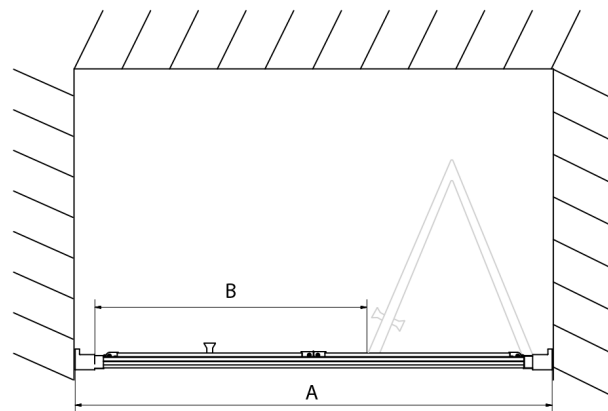

EASY BLACK Infold Shower Door 800mm, clear glass

Order code: EL1980B

Size

Width: 800 mm
Height: 1900 mm

Properties

Warranty: 2 years

Technical sheet

| Type | EL1980B | EL1990B |
|------|---------|---------|
| A | 770~810 | 870~910 |
| B | 480 | 550 |

| Type | EL1980B | EL1990B |
|------|---------|---------|
| B | 786-826 | 886-926 |
| C | 480 | 550 |