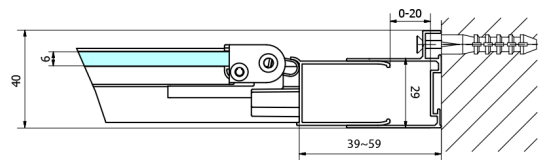

EASY BLACK Infold Shower Door 800mm, clear glass

Order code: EL1980B

Size

Width: 800 mm
Height: 1900 mm

Properties

Warranty: 2 years

Technical sheet

| Type | EL1980B | EL1990B |
|------|---------|---------|
| A | 770~810 | 870~910 |
| B | 480 | 550 |

| Type | EL1980B | EL1990B |
|------|---------|---------|
| B | 786-826 | 886-926 |
| C | 480 | 550 |