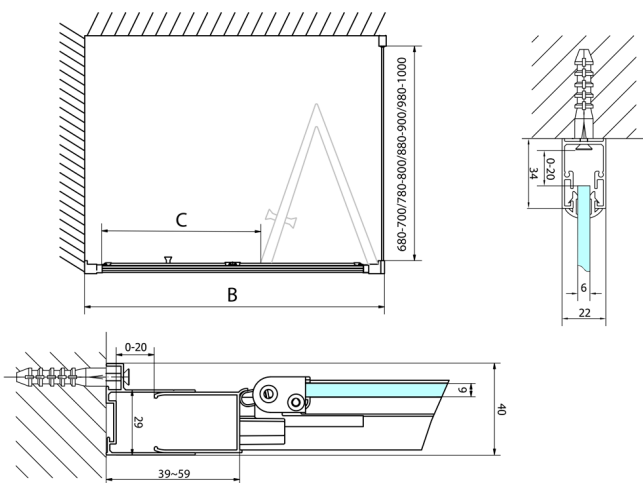

EASY BLACK Infold Shower Door 800mm, clear glass

Order code: EL1980B

Size

Width: 800 mm
Height: 1900 mm

Properties

Warranty: 2 years

Technical sheet

| Type | EL1980B | EL1990B |
|------|---------|---------|
| A | 770~810 | 870~910 |
| B | 480 | 550 |

| Type | EL1980B | EL1990B |
|------|---------|---------|
| B | 786-826 | 886-926 |
| C | 480 | 550 |