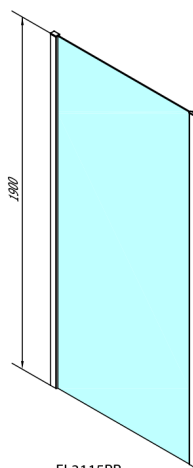

EASY BLACK Side Panel 700mm, clear glass

Order code: EL3115B

Size

Height: 1900 mm

Depth: 700 mm

Properties

Warranty: 2 years

Technical sheet

EL3115LB

EL3115RB