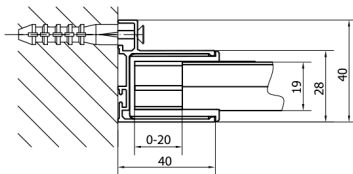

EASY BLACK pivot shower doors 760-900mm, clear glass

Order code: EL1615B

Size

Width: 900 mm

Height: 1900 mm

Properties

Warranty: 2 years

Technical sheet

	B
EL1615B-EL3115B	680-700
EL1615B-EL3215B	780-800
EL1615B-EL3315B	880-900
EL1615B-EL3415B	980-1000