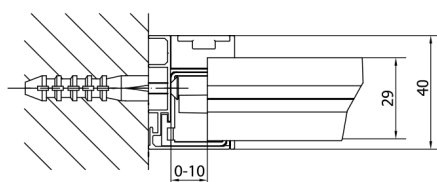

EASY BLACK pivot shower doors 760-900mm, clear glass

Order code: EL1615B

Size

Width: 900 mm

Height: 1900 mm

Properties

Warranty: 2 years

Technical sheet

	B
EL1615B-EL3115B	680-700
EL1615B-EL3215B	780-800
EL1615B-EL3315B	880-900
EL1615B-EL3415B	980-1000