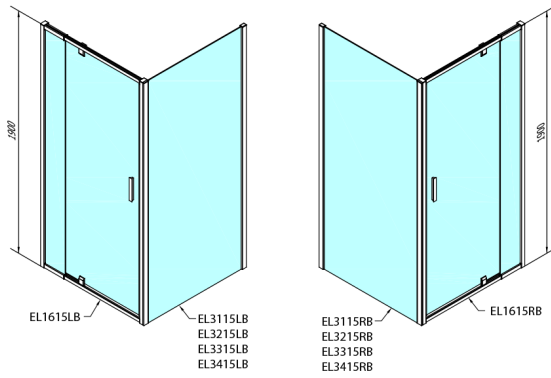

EASY BLACK pivot shower doors 760-900mm, clear glass

Order code: EL1615B

Size

Width: 900 mm

Height: 1900 mm

Properties

Warranty: 2 years

Technical sheet

	B
EL1615B-EL3115B	680-700
EL1615B-EL3215B	780-800
EL1615B-EL3315B	880-900
EL1615B-EL3415B	980-1000