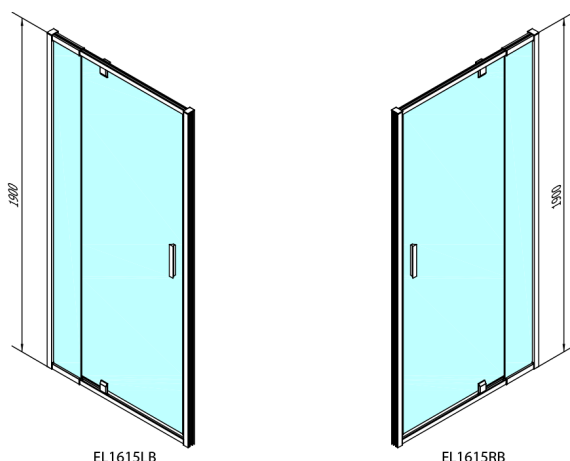

EASY BLACK pivot shower doors 760-900mm, clear glass

Order code: EL1615B

Size

Width: 900 mm

Height: 1900 mm

Properties

Warranty: 2 years

Technical sheet

	B
EL1615B-EL3115B	680-700
EL1615B-EL3215B	780-800
EL1615B-EL3315B	880-900
EL1615B-EL3415B	980-1000