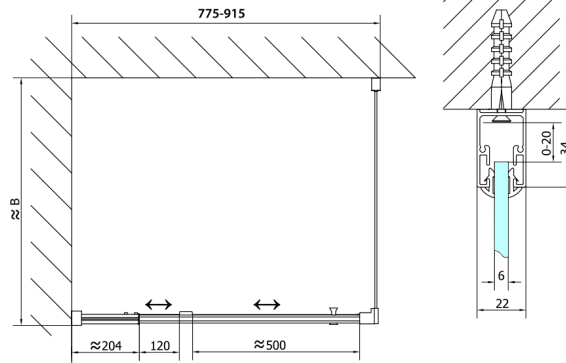

EASY BLACK pivot shower doors 760-900mm, clear glass

Order code: EL1615B

Size

Width: 900 mm

Height: 1900 mm

Properties

Warranty: 2 years

Technical sheet

	B
EL1615B-EL3115B	680-700
EL1615B-EL3215B	780-800
EL1615B-EL3315B	880-900
EL1615B-EL3415B	980-1000