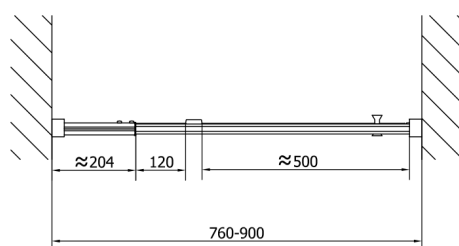

EASY BLACK pivot shower doors 760-900mm, clear glass

Order code: EL1615B

Size

Width: 900 mm

Height: 1900 mm

Properties

Warranty: 2 years

Technical sheet

	B
EL1615B-EL3115B	680-700
EL1615B-EL3215B	780-800
EL1615B-EL3315B	880-900
EL1615B-EL3415B	980-1000