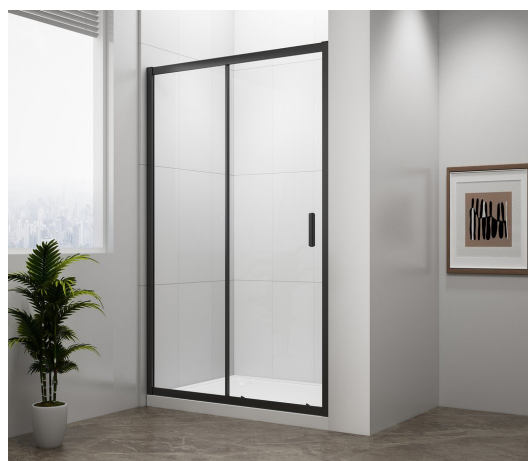

EASY BLACK Shower Door 1500mm, clear glass

Order code: EL1515B

Size

Width: 1500 mm

Height: 1900 mm

Properties

Warranty: 2 years

Technical sheet