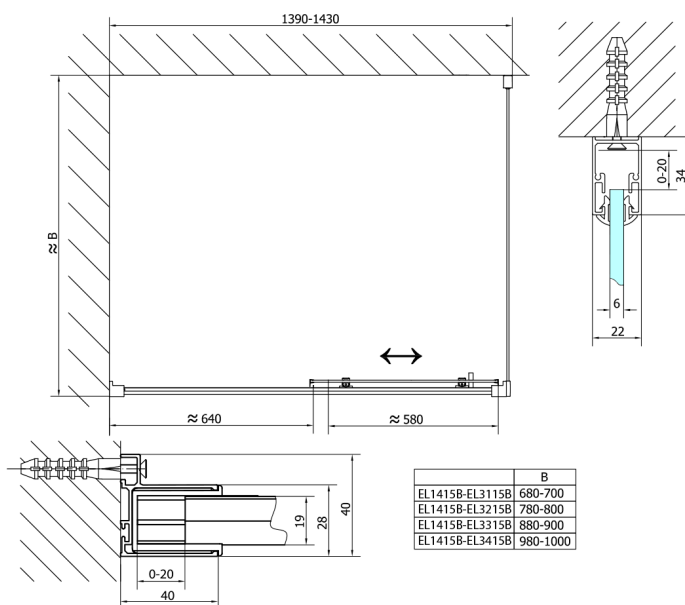

EASY BLACK Shower Door 1400mm, clear glass

Order code: EL1415B

Size

Width: 1400 mm

Height: 1900 mm

Properties

Warranty: 2 years

Technical sheet

	B
EL1415B-EL3115B	680-700
EL1415B-EL3215B	780-800
EL1415B-EL3315B	880-900
EL1415B-EL3415B	980-1000