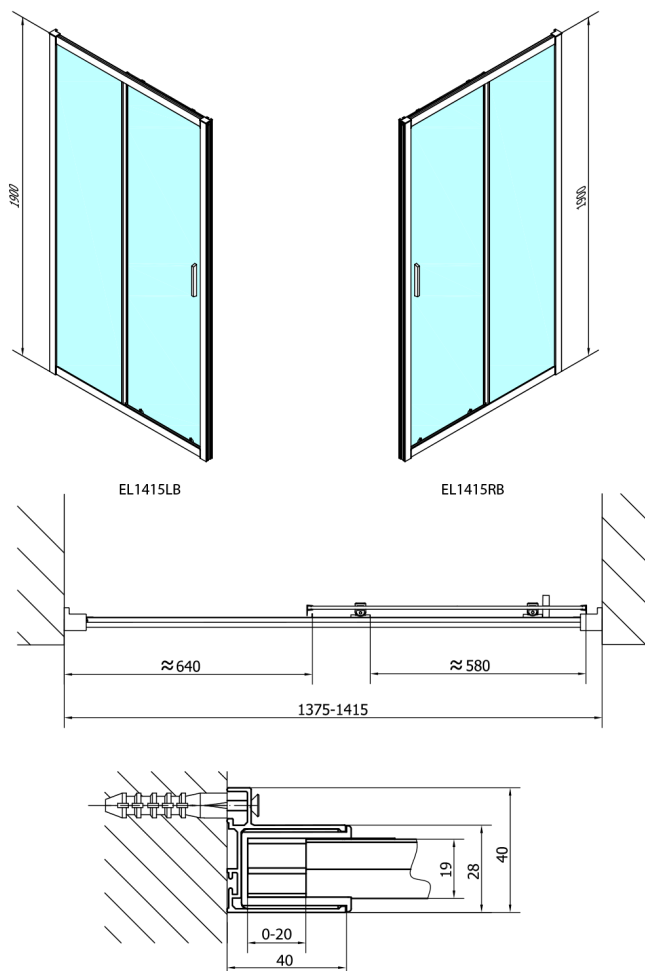

EASY BLACK Shower Door 1400mm, clear glass

Order code: EL1415B

Size

Width: 1400 mm

Height: 1900 mm

Properties

Warranty: 2 years

Technical sheet

	B
EL1415B-EL3115B	680-700
EL1415B-EL3215B	780-800
EL1415B-EL3315B	880-900
EL1415B-EL3415B	980-1000