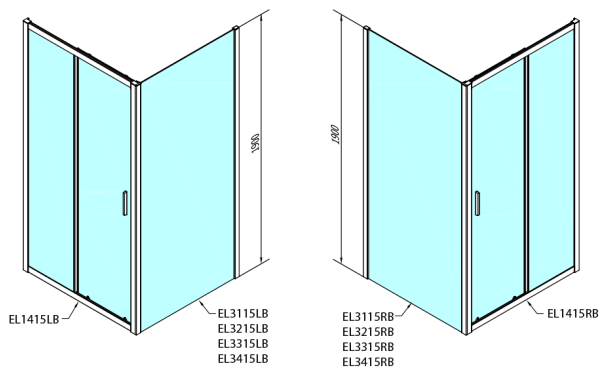

EASY BLACK Shower Door 1400mm, clear glass

Order code: EL1415B

Size

Width: 1400 mm

Height: 1900 mm

Properties

Warranty: 2 years

Technical sheet

	B
EL1415B-EL3115B	680-700
EL1415B-EL3215B	780-800
EL1415B-EL3315B	880-900
EL1415B-EL3415B	980-1000