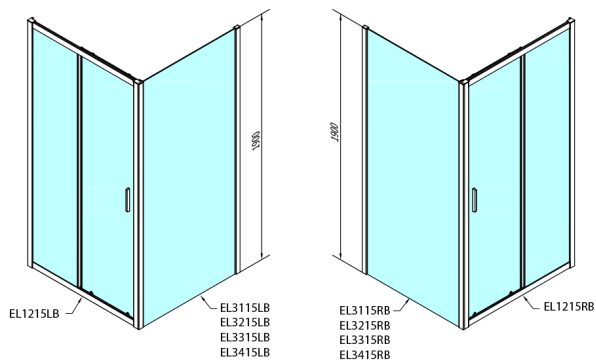

EASY BLACK Shower Door 1200mm, clear glass

Order code: EL1215B

Size

Width: 1200 mm

Height: 1900 mm

Properties

Warranty: 2 years

Technical sheet

	B
EL1215LB-EL3115B	680-700
EL1215LB-EL3215B	780-800
EL1215LB-EL3315B	880-900
EL1215LB-EL3415B	980-1000