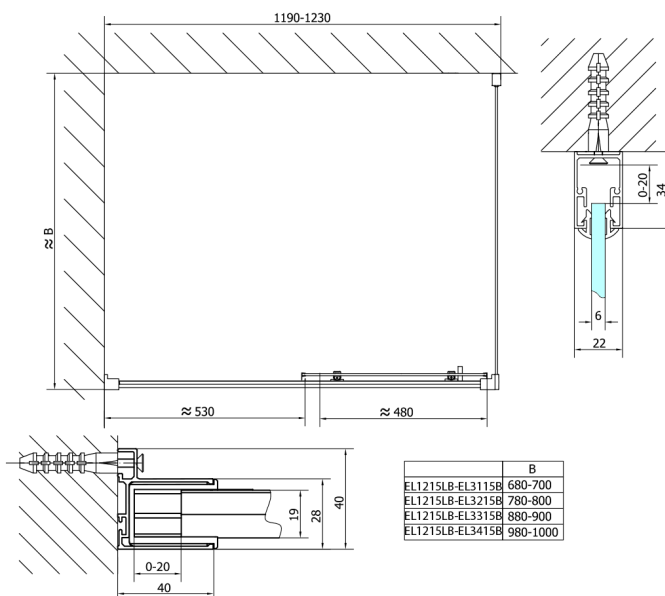

EASY BLACK Shower Door 1200mm, clear glass

Order code: EL1215B

Size

Width: 1200 mm

Height: 1900 mm

Properties

Warranty: 2 years

Technical sheet

	B
EL1215LB-EL3115B	680-700
EL1215LB-EL3215B	780-800
EL1215LB-EL3315B	880-900
EL1215LB-EL3415B	980-1000