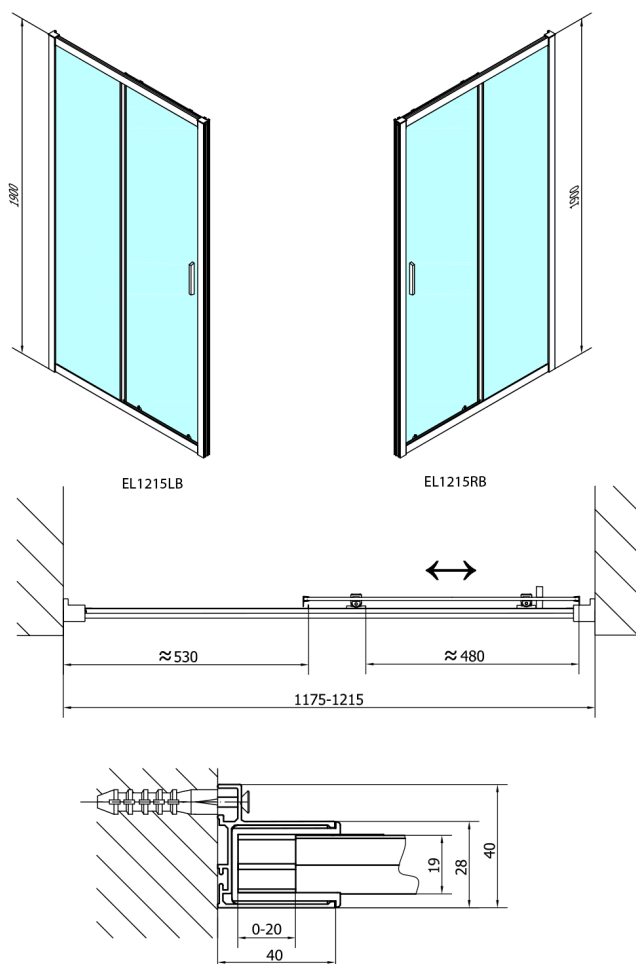

EASY BLACK Shower Door 1200mm, clear glass

Order code: EL1215B

Size

Width: 1200 mm

Height: 1900 mm

Properties

Warranty: 2 years

Technical sheet

	B
EL1215LB-EL3115B	680-700
EL1215LB-EL3215B	780-800
EL1215LB-EL3315B	880-900
EL1215LB-EL3415B	980-1000