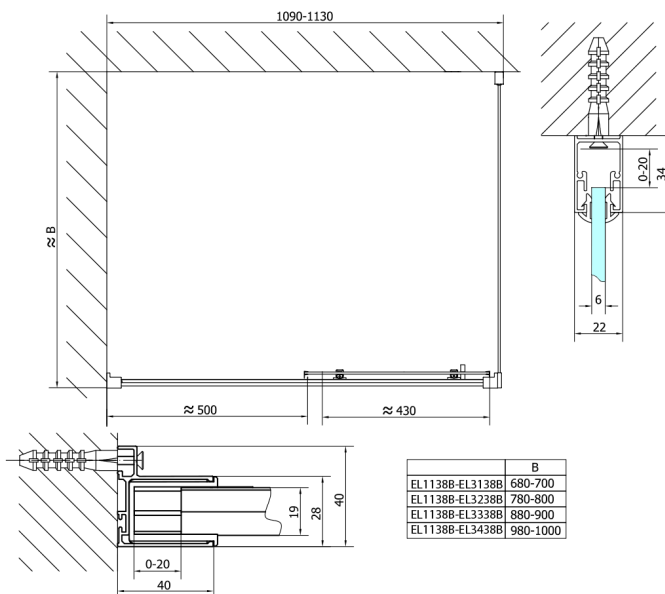

## EASY BLACK Shower Door 1100mm, clear glass

Order code: EL1115B

### Size

Width: 1100 mm

Height: 1900 mm

## Technical sheet

	B
EL1138B-EL3138B	680-700
EL1138B-EL3238B	780-800
EL1138B-EL3338B	880-900
EL1138B-EL3438B	980-1000