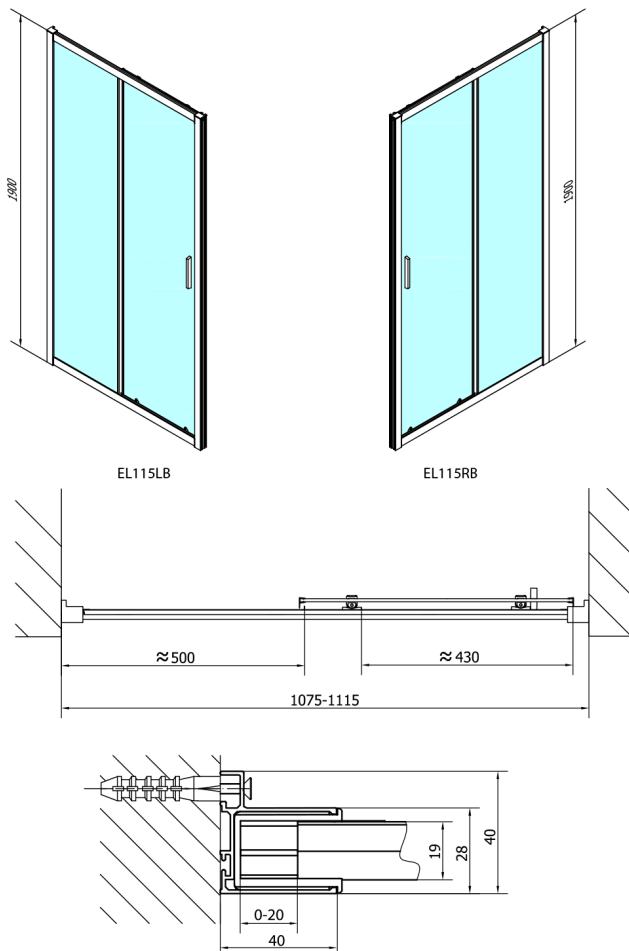

## EASY BLACK Shower Door 1100mm, clear glass

Order code: EL1115B

### Size

Width: 1100 mm

Height: 1900 mm

## Technical sheet

	B
EL1138B-EL3138B	680-700
EL1138B-EL3238B	780-800
EL1138B-EL3338B	880-900
EL1138B-EL3438B	980-1000