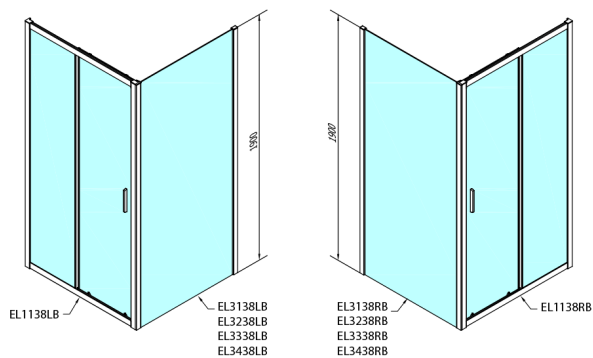

## EASY BLACK Shower Door 1100mm, clear glass

Order code: EL1115B

### Size

Width: 1100 mm

Height: 1900 mm

## Technical sheet

	B
EL1138B-EL3138B	680-700
EL1138B-EL3238B	780-800
EL1138B-EL3338B	880-900
EL1138B-EL3438B	980-1000