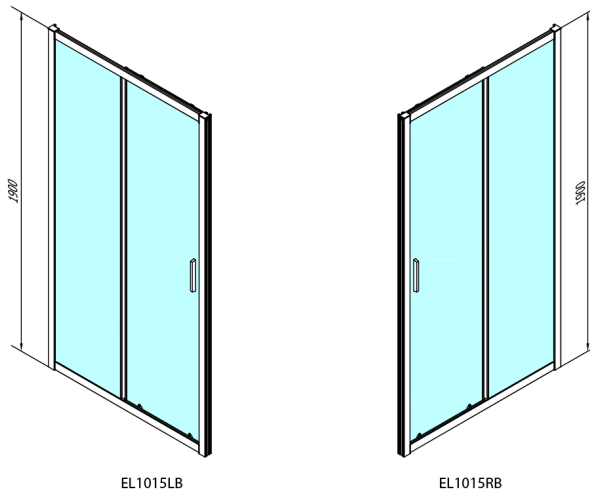

EASY BLACK Shower Door 1000mm, clear glass

Order code: EL1015B

Size

Width: 1000 mm

Height: 1900 mm

Properties

Warranty: 2 years

Technical sheet

Type	B
EL1015B-EL3115B	680-700
EL1015B-EL3215B	780-800
EL1015B-EL3315B	880-900
EL1015B-EL3415B	980-1000