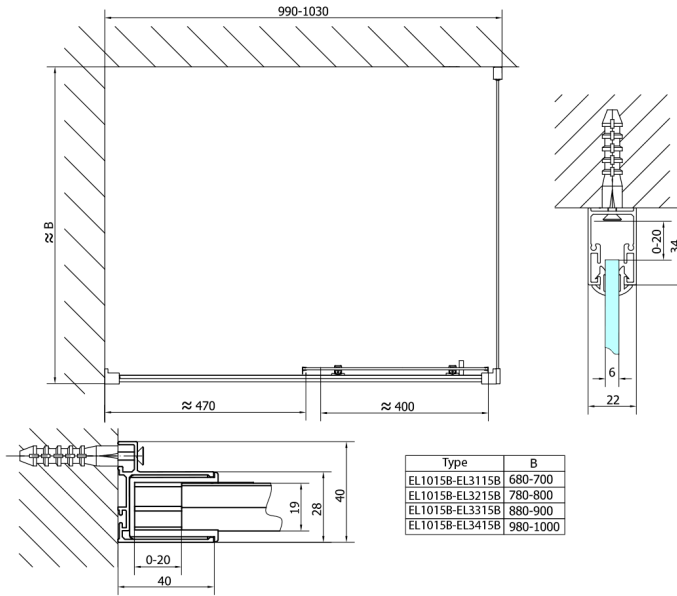

EASY BLACK Shower Door 1000mm, clear glass

Order code: EL1015B

Size

Width: 1000 mm

Height: 1900 mm

Properties

Warranty: 2 years

Technical sheet

Type	B
EL1015B-EL3115B	680-700
EL1015B-EL3215B	780-800
EL1015B-EL3315B	880-900
EL1015B-EL3415B	980-1000