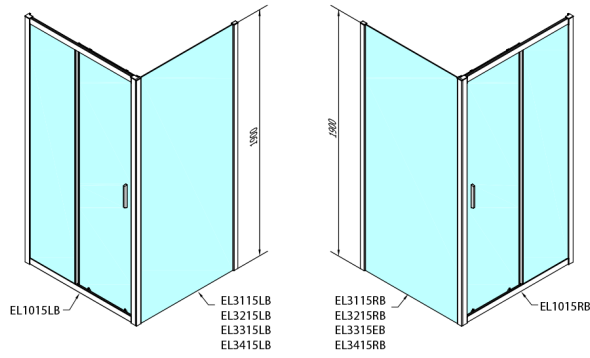

EASY BLACK Shower Door 1000mm, clear glass

Order code: EL1015B

Size

Width: 1000 mm

Height: 1900 mm

Properties

Warranty: 2 years

Technical sheet

Type	B
EL1015B-EL3115B	680-700
EL1015B-EL3215B	780-800
EL1015B-EL3315B	880-900
EL1015B-EL3415B	980-1000