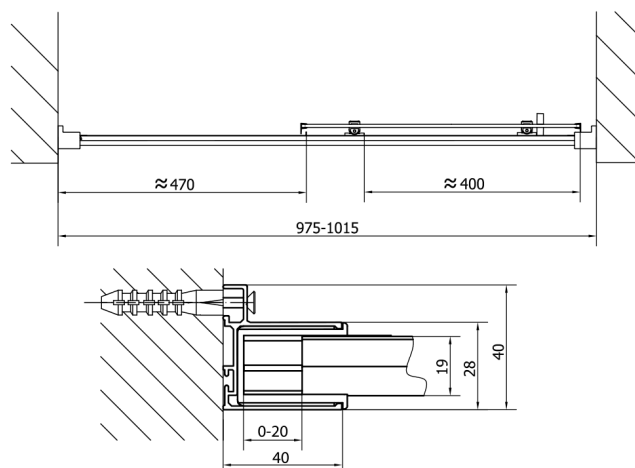

EASY BLACK Shower Door 1000mm, clear glass

Order code: EL1015B

Size

Width: 1000 mm

Height: 1900 mm

Properties

Warranty: 2 years

Technical sheet

Type	B
EL1015B-EL3115B	680-700
EL1015B-EL3215B	780-800
EL1015B-EL3315B	880-900
EL1015B-EL3415B	980-1000