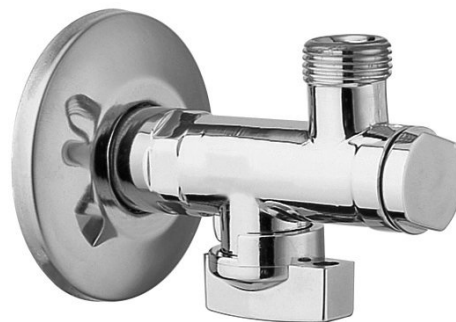

Angle Valve 1/2"x 3/8", chrome

Order code: 2020CR

Basic information

Brand: Sapho
Series: ANTEA

Properties

Colour: Chrome
Material: Brass
Thread size: 1/2"x3/8"
Equipment: With filter
Weight / Piece: 0.27 kg
Packaging: 1 Piece
Warranty: 2 years