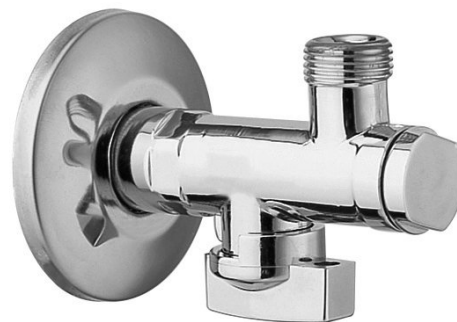

## Angle Valve 1/2"x 3/8", chrome

Order code: 2020CR

### Basic information

Brand: Sapho  
Series: ANTEA

### Properties

Colour: Chrome  
Material: Brass  
Thread size: 1/2"x3/8"  
Equipment: With filter  
Weight / Piece: 0.27 kg  
Packaging: 1 Piece  
Warranty: 2 years

Technical sheet